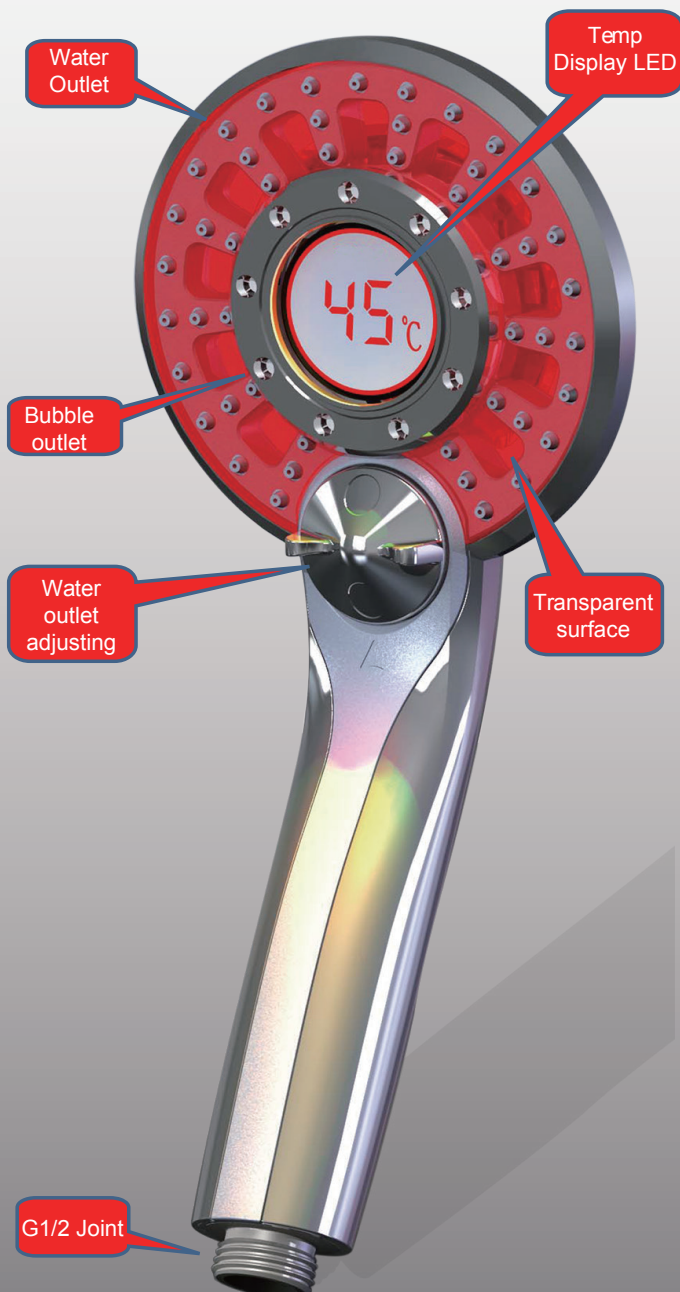

Hand Shower 2-Function With Temperature Display

## Hand Shower 2-Function With Temperature Display

Code: CAF614

# OPAL

Hand Shower 2-Function With Temperature Display

## Technical parameter

- With LCD screen to show water temperature
- Without battery, with built in generator and powered by water flow
- Long life of Generator, over 800 hours lifetime
- With 2 functions: shower and bubble
- Working water pressure 0.06MPa - 0.4MPa
- Flow 5L/Min - 12L/Min and adjustable
- Working Life: over 800 hours (equal to over 3 years)
- Working water temp.: 1°C - 60°C