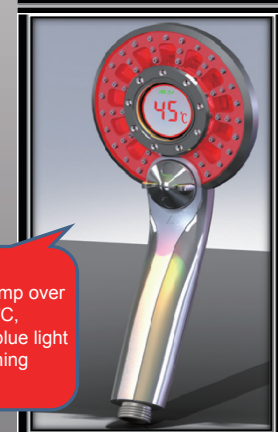

Hand Shower 2-Function With Temperature Display

## Hand Shower 2-Function With Temperature Display

Code: CAF614

# OPAL

Hand Shower 2-Function With Temperature Display

## Technical parameter

- With LCD screen to show water temperature
- Without battery, with built in generator and powered by water flow
- Long life of Generator, over 800 hours lifetime
- With 2 functions: shower and bubble
- Working water pressure 0.06MPa - 0.4MPa
- Flow 5L/Min - 12L/Min and adjustable
- Working Life: over 800 hours (equal to over 3 years)
- Working water temp.: 1°C - 60°C