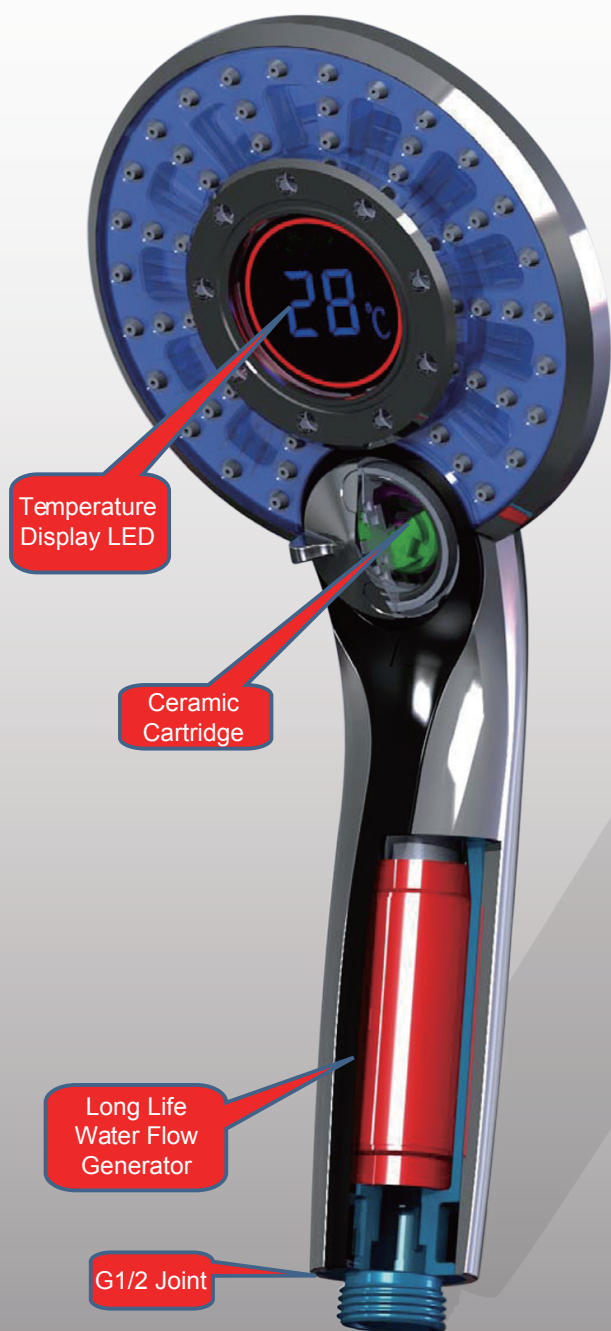

Hand Shower 2-Function With Temperature Display

## Hand Shower 2-Function With Temperature Display

Code: CAF614

# OPAL

Hand Shower 2-Function With Temperature Display

## Technical parameter

- With LCD screen to show water temperature
- Without battery, with built in generator and powered by water flow
- Long life of Generator, over 800 hours lifetime
- With 2 functions: shower and bubble
- Working water pressure 0.06MPa - 0.4MPa
- Flow 5L/Min - 12L/Min and adjustable
- Working Life: over 800 hours (equal to over 3 years)
- Working water temp.: 1°C - 60°C