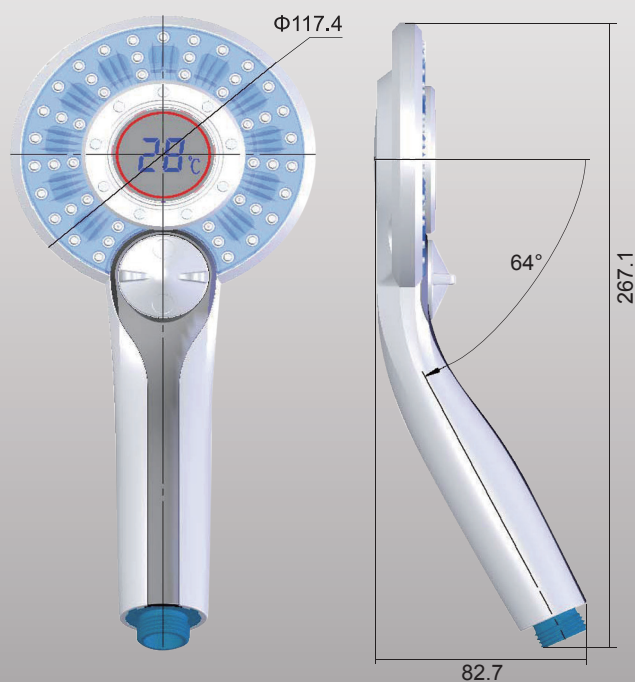

Hand Shower 2-Function With Temperature Display

## Hand Shower 2-Function With Temperature Display

Code: CAF614

# OPAL

Hand Shower 2-Function With Temperature Display

## Technical parameter

- With LCD screen to show water temperature
- Without battery, with built in generator and powered by water flow
- Long life of Generator, over 800 hours lifetime
- With 2 functions: shower and bubble
- Working water pressure 0.06MPa - 0.4MPa
- Flow 5L/Min - 12L/Min and adjustable
- Working Life: over 800 hours (equal to over 3 years)
- Working water temp.: 1°C - 60°C