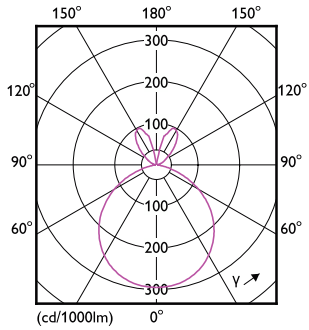

CorePro LEDlinear MV

Valonjakotiedot

Light Distribution Diagram - CorePro LEDlinearND 11.5-100W R7S78mm830