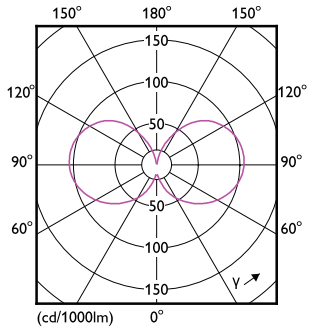

MASTER UltraEfficient -LED-lamppu

Valonjakotiedot

Light Distribution Diagram - MAS LEDBulbND7.3-100W E27 830 A60 FR GUE