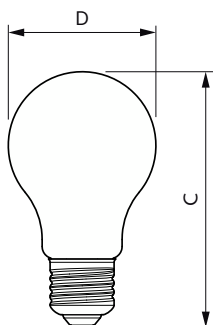

Mittapiirros

Product	D	C
MAS LEDBulbND7.3-100W E27 840 A60 CL GUE	60 mm	104 mm

Valonjakotiedot

Spectral Power Distribution Colour - MAS LEDBulbND7.3-100W E27 840 A60 CL GUE

General uniform lighting - MAS LEDBulbND7.3-100W E27 840 A60 CL GUE