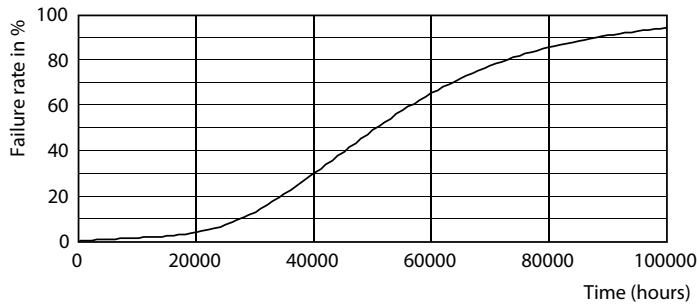

Käyttöikä

Life Expectancy Diagram - MAS LEDBulbND7.3-100W E27 840 A60 CL GUE