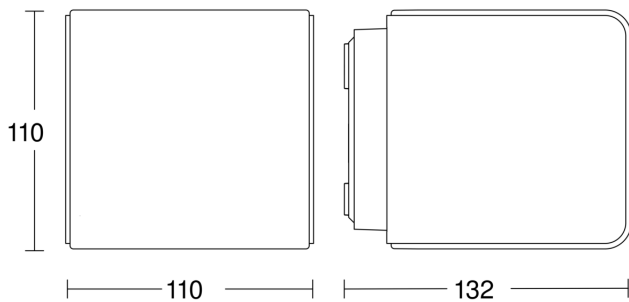

Outdoor light without sensor

L 830 C

without motion detector, with Bluetooth
EAN 4007841 079253
Article number 079253

Technical specifications

Protection class	II
Ambient temperature	-20 – 40 °C
Housing material	Plastic
Cover material	Plastic, opal
Mains power supply	220 – 240 V / 50 – 60 Hz

Colour Rendering Index CRI = 82

Dimension Drawing