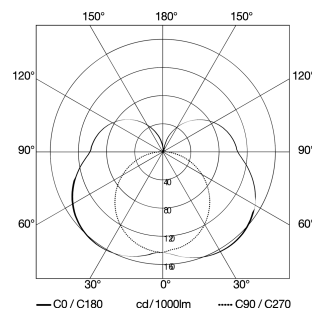

Light Distribution Curve

Output	9,1 W
With lamp	Yes, STEINEL LED system
Lamp	LED cannot be replaced
Measured luminous flux (360°)	493 lm
Colour temperature	3000 K
Colour Rendering Index	80-89
LED life expectancy (max. °C)	50000 h
LED cooling system	Passive Thermo Control