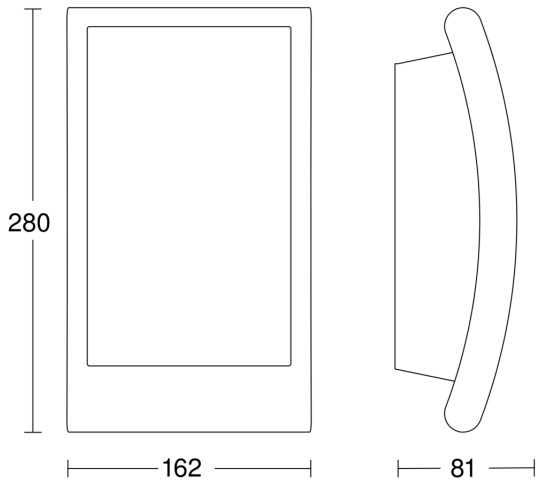

Technical specifications

Dimensions (L x W x H)	81 x 162 x 280 mm	Protection class	II
With lamp	No	Ambient temperature	-20 – 40 °C
Manufacturer's Warranty	3 years	Housing material	Stainless steel
With remote control	No	Cover material	Plastic, opal
Version	Anthracite	Mains power supply	220 – 240 V / 50 – 60 Hz
PU1, EAN	4007841069254	Output	60 W
Application, place	Outdoors	Mounting height max.	3,00 m
Application, room	outdoors, front door, all round the building, terrace / balcony, courtyard & driveway	Lamp	All-purpose lamp
Colour	Anthracite	Base	E27
includes sheet of self-adhesive numbers	No	Soft light start	No
Installation site	wall	Basic light level function	No
Impact resistance	IK07	Interconnection	No
IP-rating	IP44	Optimum mounting height	2 m

Outdoor light without sensor

L 22

Anthracite
EAN 4007841 069254
Article number 069254

Dimension Drawing

Circuit diagram