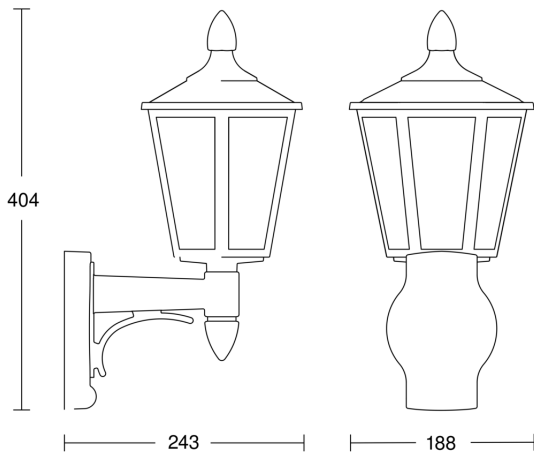

Outdoor light without sensor

L 15

white
EAN 4007841 069186
Article number 069186

Max. 60 W

IP44

outdoor light

3 years

manufacturer's warranty [steinel.de/garantie3y](https://www.steinel.de/garantie3y)

CE

max. 60 W E27

Function description

The good old days. Classic outdoor light L 15 without sensor, ideal for building fronts and entrances. The light is switched ON and OFF manually via switch. Protection class IP 44. Colour finish: Black or white

Technical specifications

Dimensions (L x W x H)	243 x 188 x 404 mm	Ambient temperature	-20 – 40 °C
With lamp	No	Housing material	Plastic
Manufacturer's Warranty	3 years	Cover material	Plastic, transparent
With remote control	No	Mains power supply	230 – 240 V / 50 Hz
Version	white	Output	60 W
PU1, EAN	4007841069186	Mounting height max.	3,00 m
Application, place	Outdoors	Photo-cell controller	No
Application, room	outdoors, front door, courtyard & driveway, terrace / balcony, all round the building	Lamp	All-purpose lamp
Colour	white	Base	E27
includes sheet of self-adhesive numbers	No	Basic light level function	No
Installation site	wall	Twilight setting TEACH	No
Impact resistance	IK03	Interconnection	No
IP-rating	IP44	Optimum mounting height	2 m
Protection class	II		

Outdoor light without sensor

L 15

white
EAN 4007841 069186
Article number 069186

Dimension Drawing

Circuit diagram