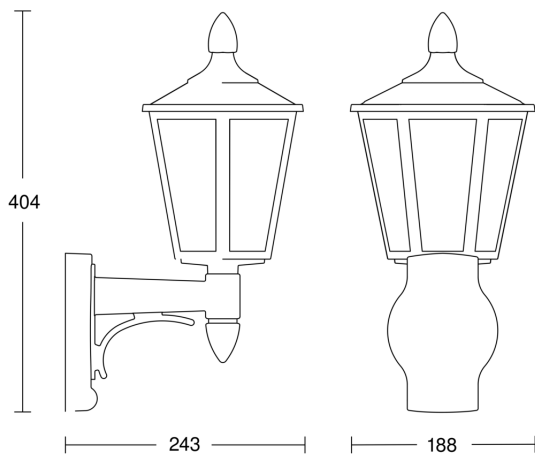

CE

max. 60 W E27

Function description

The good old days. Classic outdoor light L 15 without sensor, ideal for building fronts and entrances. The light is switched ON and OFF manually via switch. Protection class IP 44. Colour finish: Black or white

Technical specifications

Dimensions (L x W x H)	243 x 188 x 404 mm	Housing material	Plastic
With lamp	No	Cover material	Glass transparent
Manufacturer's Warranty	3 years	Mains power supply	230 – 240 V / 50 Hz
With remote control	No	Output	60 W
Version	black	Mounting height max.	3,00 m
PU1, EAN	4007841069179	Slave modeselectable	No
Application, place	Outdoors	Photo-cell controller	No
Application, room	outdoors, front door, all round the building, terrace / balcony, courtyard & driveway	Lamp	All-purpose lamp
Colour	black	Base	E27
includes sheet of self-adhesive numbers	No	Basic light level function	No
Installation site	wall	Main light adjustable	No
Impact resistance	IK03	Twilight setting TEACH	No
IP-rating	IP44	Interconnection	No
Protection class	II	Optimum mounting height	2 m
Ambient temperature	-20 – 40 °C		

<https://www.steinell.de>

Subject to technical modifications

02.2023 Page 1 from 2

Outdoor light without sensor

L 15

black

EAN 4007841 069179

Article number 069179

Dimension Drawing

Circuit diagram