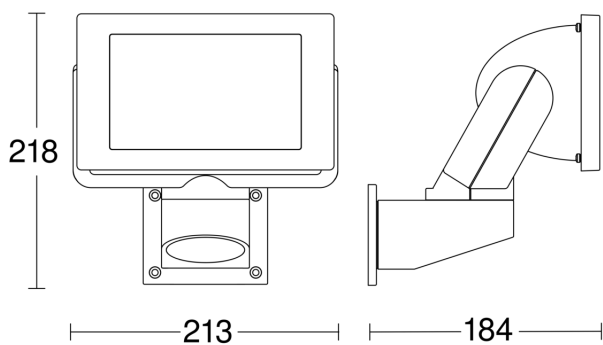

Technical specifications

Dimensions (L x W x H)	184 x 213 x 218 mm	Cover material	Glass transparent
With lamp	Yes, STEINEL LED system	Mains power supply	220 – 240 V / 50 – 60 Hz
With motion detector	No	Luminous flux total product	2704 lm
Manufacturer's Warranty	3 years	Measured luminous flux (360°)	2962 lm
Version	white	Total product efficiency	92 lm/W
PU1, EAN	4007841069247	Colour temperature	4000 K
Application, place	Outdoors	Colour variation LED	SDCM6
Application, room	outdoors, garden, courtyard & driveway, multi-storey / underground car park, all round the building, terrace / balcony	Lamp	LED cannot be replaced
Colour	white	LED life expectancy (max. °C)	50000 h
Includes corner wall mount	No	Drop in luminous flux in accordance with LM80	L70B50
Installation site	wall	LED cooling system	Passive Thermo Control
Installation	Wall, Surface wiring	Soft light start	No
Impact resistance	IK03	Basic light level function	No
IP-rating	IP44	Main light adjustable	No
Protection class	I	Interconnection	No
		Output	29,5 W

Colour Rendering Index CRI = 80

Dimension Drawing

Circuit diagram