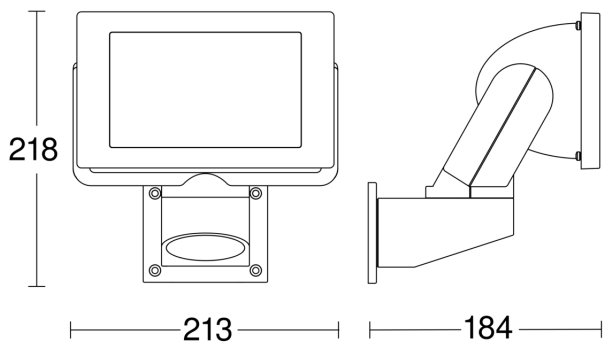

Technical specifications

Dimensions (L x W x H)	184 x 213 x 218 mm	Cover material	Glass transparent
With lamp	Yes, STEINEL LED system	Mains power supply	220 – 240 V / 50 – 60 Hz
With motion detector	No	Luminous flux total product	2704 lm
Manufacturer's Warranty	3 years	Measured luminous flux (360°)	2962 lm
Version	black	Total product efficiency	92 lm/W
PU1, EAN	4007841069230	Colour temperature	4000 K
Application, place	Outdoors	Colour variation LED	SDCM6
Application, room	outdoors, garden, courtyard & driveway, multi-storey / underground car park, all round the building, terrace / balcony	Lamp	LED cannot be replaced
Colour	black	LED life expectancy (max. °C)	50000 h
Includes corner wall mount	No	Drop in luminous flux in accordance with LM80	L70B50
Installation site	wall	LED cooling system	Passive Thermo Control
Installation	Wall, Surface wiring	Soft light start	No
Impact resistance	IK03	Basic light level function	No
IP-rating	IP44	Main light adjustable	No
Protection class	I	Interconnection	No
		Output	29,5 W

Colour Rendering Index CRI = 80

Dimension Drawing

Circuit diagram