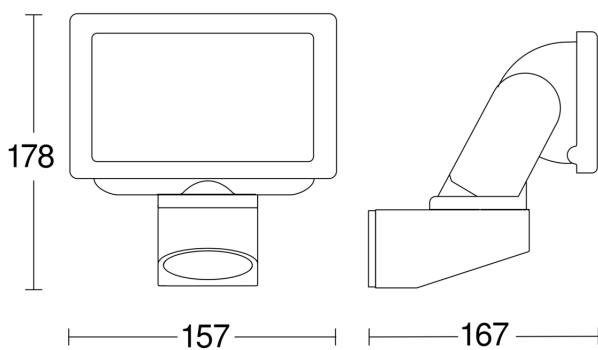

Floodlight without sensor

LS 150

white
EAN 4007841 069223
Article number 069223

Technical specifications

Dimensions (L x W x H)	178 x 157 x 178 mm
With lamp	Yes, STEINEL LED system
With motion detector	No
Manufacturer's Warranty	3 years
Version	white
PU1, EAN	4007841069223
Application, place	Outdoors
Application, room	garden, front door, courtyard & driveway, multi-storey / underground car park, all round the building, terrace / balcony
Colour	white
Includes corner wall mount	No
Installation site	wall
Installation	Surface wiring, Wall, corner
Impact resistance	IK03
IP-rating	IP44
Protection class	I
Ambient temperature	-10 – 30 °C
Housing material	Aluminium

Dimension Drawing

Circuit diagram