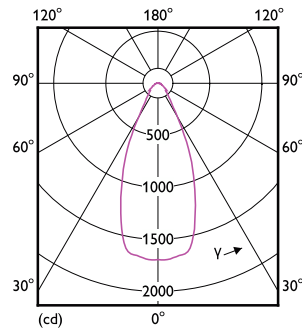

Product	D	C
MAS LEDExpertColor 20-100W 927 AR111 45D	111 mm	62 mm

Valonjakotiedot

Accent Lighting Spots

Light Distribution Diagram

MASTER LEDspot ExpertColor AR111

Valonjakotiedot

Spectral Power Distribution Colour