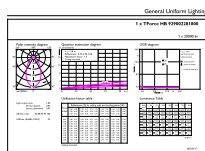

Mittapiirros

TrueForce HB 140W E40 865 WB GM

Product	D	C
TrueForce HB 140W E40 865 WB GM	250 mm	290 mm

Valonjakotiedot

General uniform lighting

Light Distribution Diagram

TrueForce LED Industrial and Retail Mains (Highbay – HPI/SON/HPL)