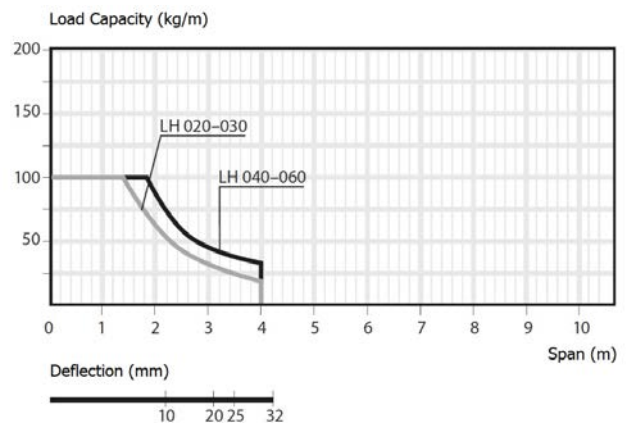

NV012

Code SYS-NV012
 GTIN 6438269328810
 E-number 1441625
 Name Tikashylly
 NV012 C4 Al 120x56x6000

Description High-quality vertical cable ladder for light loads. 180° inverted U-profile cleats for cable clamps with 300 mm spacing.

The Ensto SYSTEMAL cable ladder and lighting rail system is perfect for a wide range of applications. Its sturdy aluminum structure is designed to withstand time, strain. No cost-increasing corrosion protection or maintenance is required. Aluminum is three times lighter than steel, which makes handling easier. The coating does not come off when machining, and there is no need to protect the cutting surfaces. Machining does not cause sparking and the material is easily recyclable.

Vendor Ensto Finland Oy
 Package 36 / 432 m

Technical information

Color Aluminium
 Corrosivity
 Class C3, C4
 Material Aluminum
 A 100 mm
 Weight 0,87 kg / m