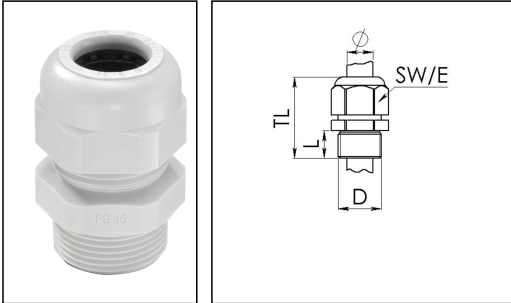

SKV 48

Cable gland, polyamide, Pg 48, RAL 7035

Products may differ in size, colour and appearance to those shown. If you require further information or customisation, please contact us directly.

Material cable gland	Polyamide
Material sealing gasket	EPDM
Temp. range min	-40 °C
Temp. range max	100 °C
Protection class	IP68 (5 bar 30 min)
Thread type	PG
Ø Connection thread D	48
Length screw-in thread L	15 mm
Ø cable diameter min	36 mm
Ø cable diameter max	44 mm
Key width SW	65 mm
Collar diameter (E)	73 mm
Total length TL	60 mm - 68 mm
Glow wire test	750 °C
Type of cable anchorage	A
Product Color	RAL 7035
Order no. RAL 7035	10066409
Type	SKV 48
Packing unit	4
ETIM-Classification	EC000441