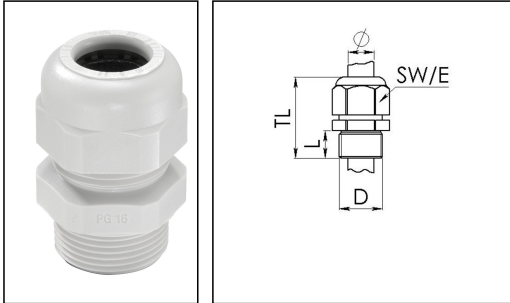

SKV 42

Cable gland, polyamide, Pg 42, RAL 7035

Products may differ in size, colour and appearance to those shown. If you require further information or customisation, please contact us directly.

Material cable gland	Polyamide
Material sealing gasket	EPDM
Temp. range min	-40 °C
Temp. range max	100 °C
Protection class	IP68 (5 bar 30 min)
Thread type	PG
Ø Connection thread D	42
Length screw-in thread L	14 mm
Ø cable diameter min	28 mm
Ø cable diameter max	38 mm
Key width SW	60 mm
Collar diameter (E)	67 mm
Total length TL	58 mm - 67 mm
Glow wire test	750 °C
Type of cable anchorage	A
Product Color	RAL 7035
Order no. RAL 7035	10066408
Type	SKV 42
Packing unit	5
ETIM-Classification	EC000441