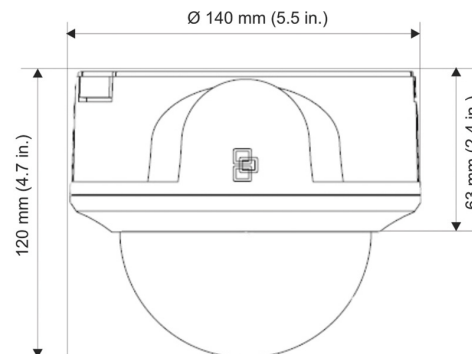

- Maximum Resolution: 1280x960 @ 12.5 fps
- Maximum Real Time Resolution: 1280x720 @ 25 fps (HD)
- Designed to PSIA and ONVIF open standards
- H.264 compression with dual streaming functionality
- Edge recording up to 32GB SDHC card
- 1/3" CCD image sensor
- Digital D/N
- 0.45 Lux (Color)
- Motion detection (396 zones)
- Privacy masking (396 zones)
- 2 Input/Output