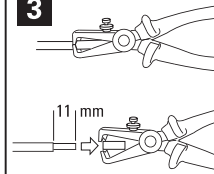

1

Power Off!

Description of cable function

function	color
----- Live wire	brown
..... Neutral wire	blue
— Connection wire	black
..... Earth wire	green/yellow

2

remove the panel and frame

3

strip off 11mm insulation

4

Wintop

MASK series

Cat. Nr.: 1232M

Waterproof Double Shuko Power Socket

Patented

www.wintop.com