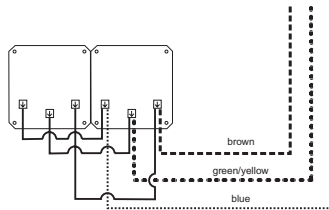

1

Power Off!

Description of cable function

function	color
----- Live wire	brown
..... Neutral wire	blue
— Connection wire	black
..... Earth wire	green/yellow

2

remove the panel and frame

3

strip off 11mm insulation

4

Wintop

MASK series

Cat. Nr.: 1232M

Waterproof Double Shuko Power Socket

Patented

www.wintop.com