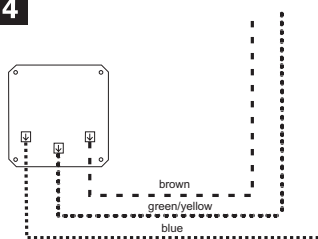

**1**

**Power Off!**

**Description of cable function**

function	color
----- Live wire	brown
..... Neutral wire	blue
— Connection wire	black
..... Earth wire	green/yellow

**2**

remove the panel and frame

**3**

strip off 11mm insulation

**4**

**Wintop**

MASK series

Cat. Nr.:1231M

Waterproof Shuko Power Socket

Patented

[www.wintop.com](http://www.wintop.com)