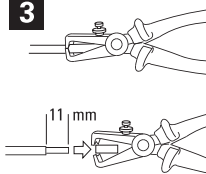

**1**

**Power Off!**

**Description of cable function**

function	color
----- Live wire	brown
..... Neutral wire	blue
— Connection wire	black
..... Earth wire	green/yellow

**2**

remove the panel and frame

**3**

strip off 11mm insulation

**4**

**Wintop**

MASK series

Cat. Nr.:1231M

Waterproof Shuko Power Socket

Patented

[www.wintop.com](http://www.wintop.com)