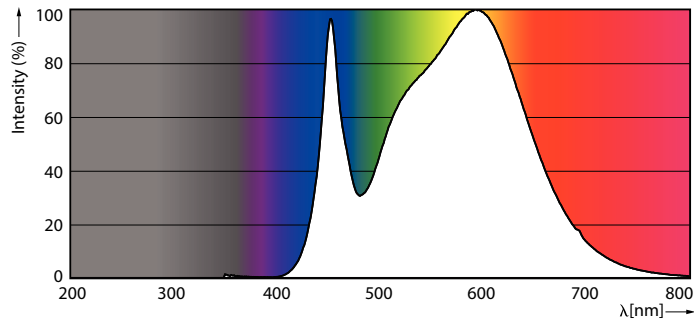

LEDTForce 36W ED90 E27 840

LEDTForce 36W ED90 E40 840