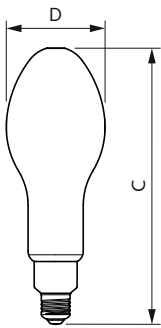

Trueforce CorePro LED HPL

Controls and Dimming

Dimmable	No

Mechanical and Housing

Bulb Finish	Frosted

Approval and Application

Energy Efficiency Label (EEL)	A++
Energy Consumption kWh/1000 h	36 kWh

Product Data

Full product code	871951429929000

Order product name	TForce Core LED HPL 36W E27 840 FR
EAN/UPC - Product	8719514299290
Order code	929002481302
Numerator - Quantity Per Pack	1
Numerator - Packs per outer box	6
Material Nr. (12NC)	929002481302
Net Weight (Piece)	0.204 kg

Dimensional drawing

Tforce 37W 6000lm 4000K E27 ND

Product	D	C
TForce Core LED HPL 36W E27 840 FR	90 mm	245 mm