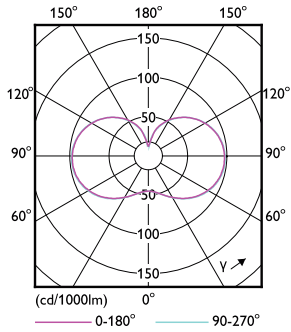

Trueforce CorePro LED HPL

Photometric data

LEDForce 36W ED90 E27