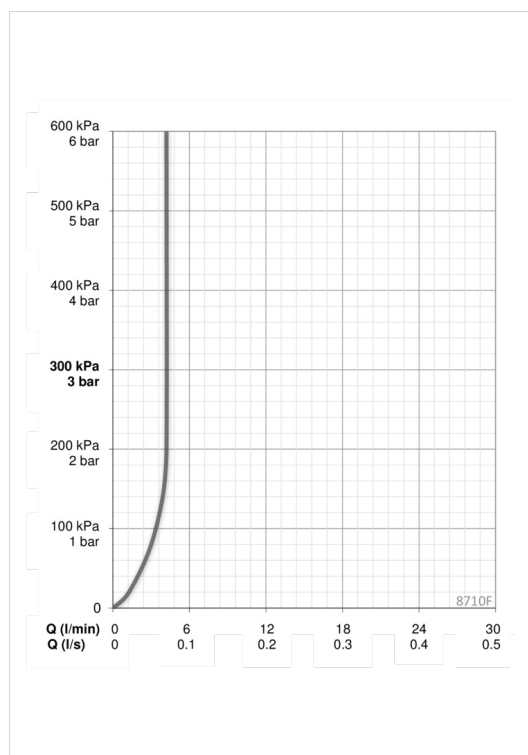

Type approvals

STF certificate	VTT-RTH-00006-16

reddot award 2016
winner