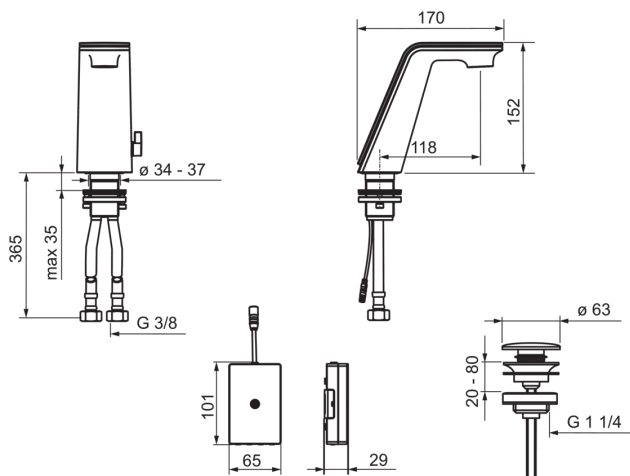

Spare parts

SP8710F

	Code
01	601697V
02	601711V
03	601709V
04	601707V
05	601920V
06	859114V
07	601807V
08	600599V
09	159056V