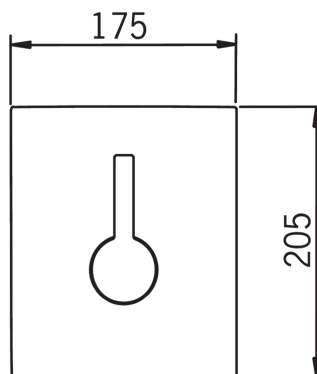

EAN: 6414150046698

www.oras.com/en/products/oras/product/8597

IL BAGNO ALESSI One by Oras
cover part for concealed shower faucet
for Oras No. 8586

- Shower
- Trim Kit, Single lever
- Wall mounted for concealed unit
- Chrome

Technical data

Technical properties

Hot water supply

max. +80°C

Working pressure

100 - 1000 kPa

Spare parts

SP8597