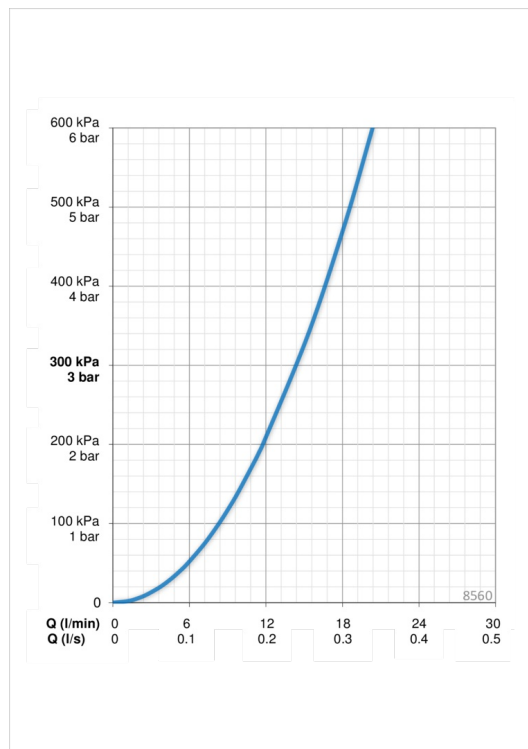

Type approvals

Sintef	Sintef Nr. 0971