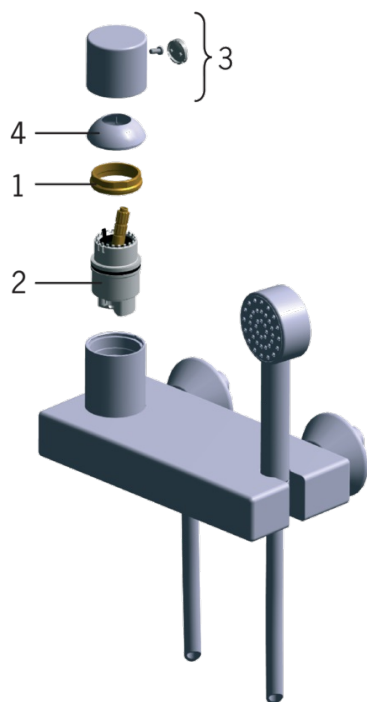

EAN: 6414150045561

[www.oras.com/en/products/oras/product/8560](http://www.oras.com/en/products/oras/product/8560)

Shower faucet with hand shower and shower hose. Eccentric unions and cover plates are included.

Design: Stefano Giovannoni

Please note! The faucet is not suitable for connecting to exposed water pipes.

- Shower
- Single lever
- Wall mounted
- Chrome
- hand shower, shower hose (1500 mm)

### Technical properties

Hot water supply	<b>max. +80°C</b>
Working pressure	<b>50 - 1000 kPa</b>
Connection size	<b>G1/2</b>
Installation width	<b>CC150± 15 mm</b>
Material	<b>brass</b>

## Spare parts