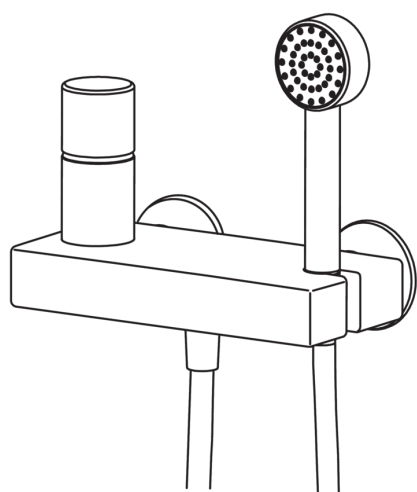

Spare parts

SP8560

	Code
01	158726
02	158890
03	859102V
04	859103V