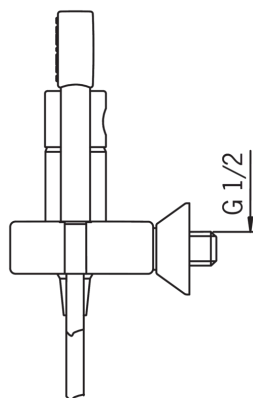

Spare parts

SP8560

	Code
01	158726
02	158890
03	859102V
04	859103V