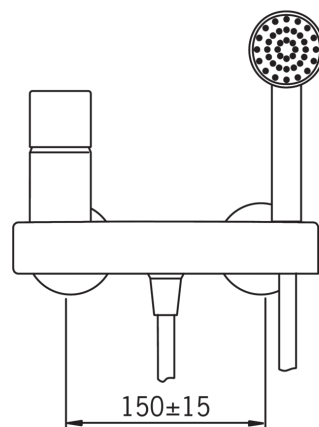

Spare parts

SP8560

	Code
01	158726
02	158890
03	859102V
04	859103V