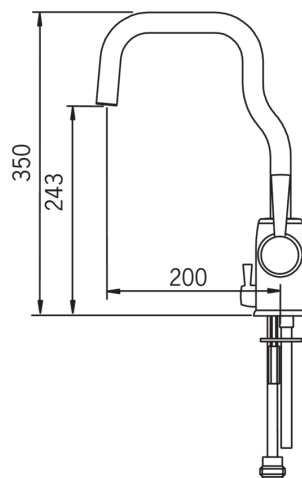

Spare parts

SP8535

	Code
01	859338V
02	198287V
03	158890
04	158726
05	859103V
06	859332V
07	158825
08	158697
09	158203V
10	859339V
11	859331V