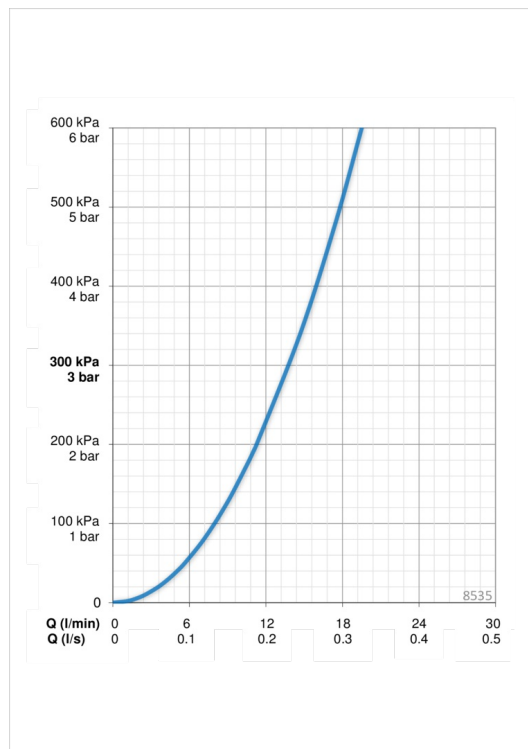

Type approvals

STF certificate	VTT-RTH-10572-07