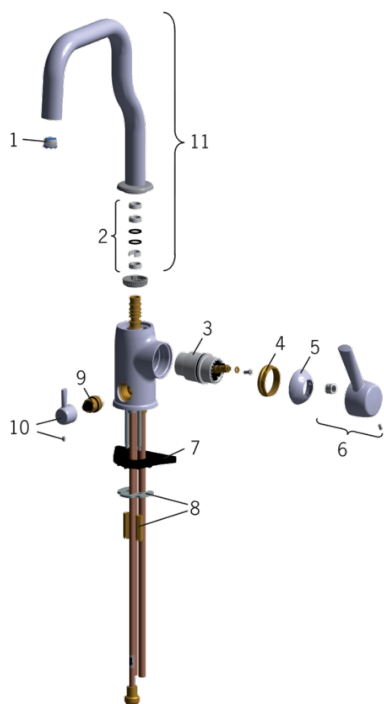

EAN: 6414150051388

[www.oras.com/en/products/oras/product/8535](http://www.oras.com/en/products/oras/product/8535)

Kitchen faucet with a swivel spout and dishwasher valve (connected to cold water inlet). Spout swing angle either 60°, 85° or 110° (factory default). Aerator integrated into the spout.

Design: Alessandro Mendini

- Kitchen
- Single lever
- Deck mounted
- Chrome
- Swivel spout
- CACHÉ®, without housing directly screwed into the faucet spout
- mechanic utility shut-off valve

### Technical properties

Hot water supply	<b>max. +80°C</b>
Working pressure	<b>50 - 1000 kPa</b>
Connection size	<b>Ø10 mm</b>
Projection	<b>200 mm</b>
Material	<b>brass</b>

## Spare parts