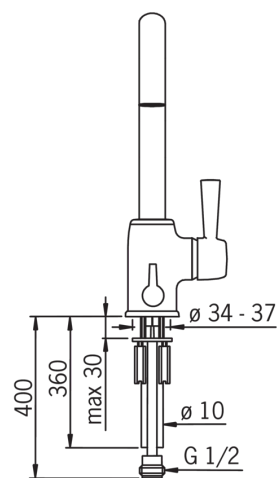

Spare parts

SP8535

	Code
01	859338V
02	198287V
03	158890
04	158726
05	859103V
06	859332V
07	158825
08	158697
09	158203V
10	859339V
11	859331V