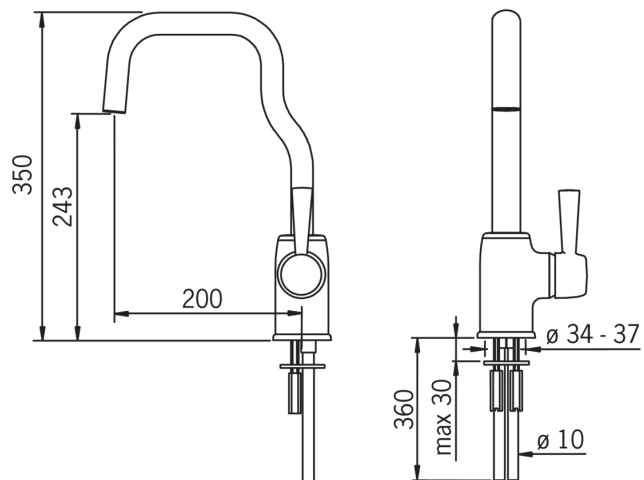

EAN: 6414150051371

www.oras.com/en/products/oras/product/8530

Kitchen faucet with a swivel spout. Spout swing angle either 60°, 85° or 110° (factory default).
Aerator integrated into the spout.

Design: Alessandro Mendini

- Kitchen
- Single lever
- Deck mounted
- Chrome
- Swivel spout
- CACHÉ®, without housing directly screwed into the faucet spout

Technical data

Flow properties

| | |
|-----------------------------------|-----------------|
| Flow-rate at 300 kPa | 0.23 l/s |
| Pressure loss with flow (0.2 l/s) | 215 kPa |

Technical properties

| | |
|------------------|----------------------|
| Hot water supply | max. +80°C |
| Working pressure | 50 - 1000 kPa |
| Connection size | Ø10 mm |
| Projection | 200 mm |
| Material | brass |

Spare parts

SP8530

| | Code |
|----|---------|
| 01 | 859338V |
| 02 | 198287V |
| 03 | 158890 |
| 04 | 158726 |
| 05 | 859103V |
| 06 | 859332V |
| 07 | 158825 |
| 08 | 158697 |
| 09 | 859331V |