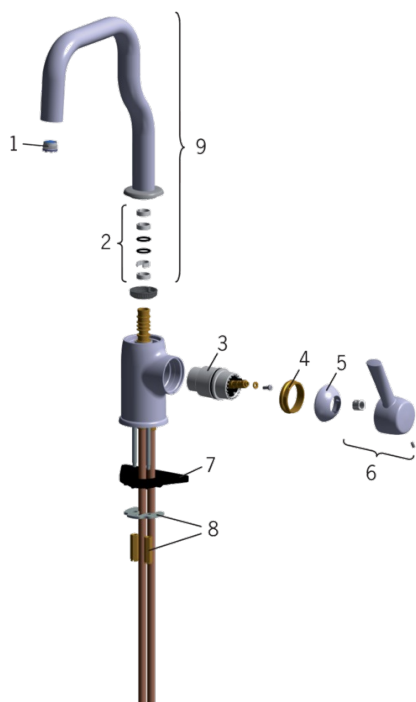

EAN: 6414150051371

www.oras.com/en/products/oras/product/8530

Kitchen faucet with a swivel spout. Spout swing angle either 60°, 85° or 110° (factory default).
Aerator integrated into the spout.

Design: Alessandro Mendini

- Kitchen
- Single lever
- Deck mounted
- Chrome
- Swivel spout
- CACHÉ®, without housing directly screwed into the faucet spout

Technical data

Flow properties

| | |
|-----------------------------------|-----------------|
| Flow-rate at 300 kPa | 0.23 l/s |
| Pressure loss with flow (0.2 l/s) | 215 kPa |

Technical properties

| | |
|------------------|----------------------|
| Hot water supply | max. +80°C |
| Working pressure | 50 - 1000 kPa |
| Connection size | Ø10 mm |
| Projection | 200 mm |
| Material | brass |

Spare parts

SP8530

| | Code |
|----|---------|
| 01 | 859338V |
| 02 | 198287V |
| 03 | 158890 |
| 04 | 158726 |
| 05 | 859103V |
| 06 | 859332V |
| 07 | 158825 |
| 08 | 158697 |
| 09 | 859331V |