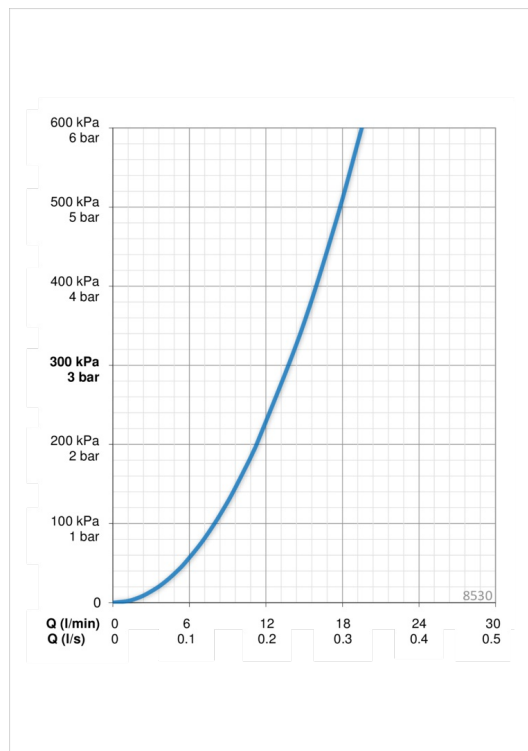

Type approvals

STF certificate	VTT-RTH-10572-07