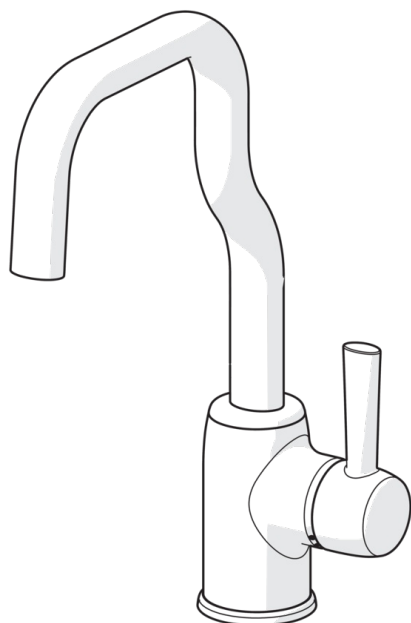

EAN: 6414150051371

www.oras.com/en/products/oras/product/8530

Kitchen faucet with a swivel spout. Spout swing angle either 60°, 85° or 110° (factory default).
Aerator integrated into the spout.

Design: Alessandro Mendini

- Kitchen
- Single lever
- Deck mounted
- Chrome
- Swivel spout
- CACHÉ®, without housing directly screwed into the faucet spout

Technical data

Flow properties

| | |
|-----------------------------------|-----------------|
| Flow-rate at 300 kPa | 0.23 l/s |
| Pressure loss with flow (0.2 l/s) | 215 kPa |

Technical properties

| | |
|------------------|----------------------|
| Hot water supply | max. +80°C |
| Working pressure | 50 - 1000 kPa |
| Connection size | Ø10 mm |
| Projection | 200 mm |
| Material | brass |

Spare parts

SP8530

| | Code |
|----|---------|
| 01 | 859338V |
| 02 | 198287V |
| 03 | 158890 |
| 04 | 158726 |
| 05 | 859103V |
| 06 | 859332V |
| 07 | 158825 |
| 08 | 158697 |
| 09 | 859331V |