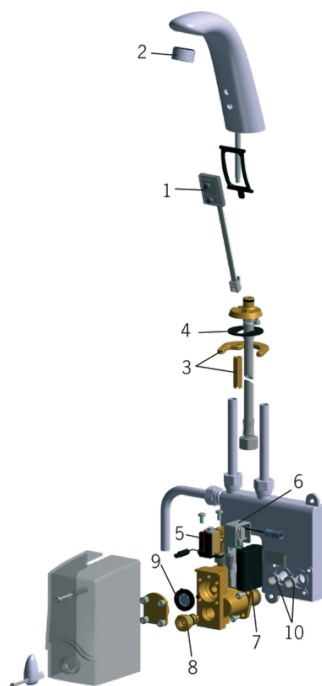

EAN: 6414150049576

www.oras.com/en/products/oras/product/8528

Touchless washbasin faucet with a mixing valve. Battery-operated 6 V. The control unit is equipped with a kitchen faucet connection. No adjustments are required when installing the faucet. The faucet is equipped with litter filters and non-return valves.

Design: Stefano Giovannoni

- Kitchen
- Battery-operated, Touchless
- Deck mounted
- Chrome
- Fixed spout
- Litter filter(s), Mixing valve
- Control unit

Technical data

Flow properties

Flow-rate at 300 kPa (with flow controller)	0.1 l/s
Pressure loss with flow (0.1 l/s)	200 kPa

Technical properties

Hot water supply	max. +70°C
Working pressure	100 - 1000 kPa
Connection size	G3/8
Material	brass

Software settings

Max. flow period	2 min
------------------	--------------

Electronic properties

Battery	Lithium 2CR5 6 V
---------	-------------------------

Regulations

EMC Directive	CE 89/336/EEC
EN standard	EN 15091
Noise class	II (ISO 3822)
Protection class	IP 55

Spare parts

SP8528

	Code
01	199389V
02	199266V
03	159607V
04	859375V
05	600452V
06	199268V
07	198330
08	198484V
09	198298V
10	199257/2