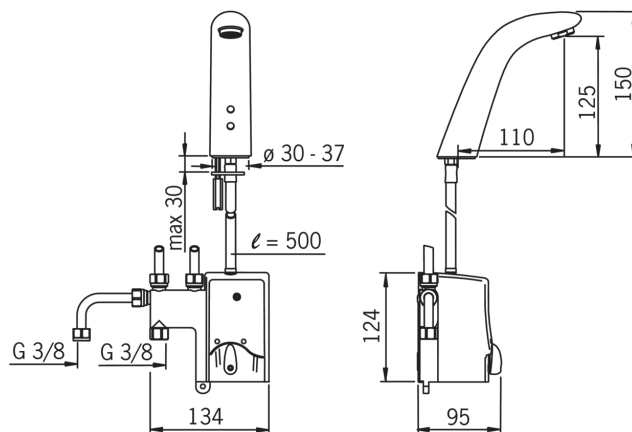

Design: Stefano Giovannoni

- Kitchen
- Battery-operated, Touchless
- Deck mounted
- Chrome
- Fixed spout
- Litter filter(s), Mixing valve
- Control unit

Technical data

Flow properties

Flow-rate at 300 kPa (with flow controller)	0.1 l/s
Pressure loss with flow (0.1 l/s)	200 kPa

Technical properties

Hot water supply	max. +70°C
Working pressure	100 - 1000 kPa
Connection size	G3/8
Material	brass

Software settings

Max. flow period	2 min
------------------	--------------

Electronic properties

Battery	Lithium 2CR5 6 V
---------	-------------------------

Regulations

EMC Directive	CE 89/336/EEC
EN standard	EN 15091
Noise class	II (ISO 3822)
Protection class	IP 55

Spare parts

SP8528

	Code
01	199389V
02	199266V
03	159607V
04	859375V
05	600452V
06	199268V
07	198330
08	198484V
09	198298V
10	199257/2