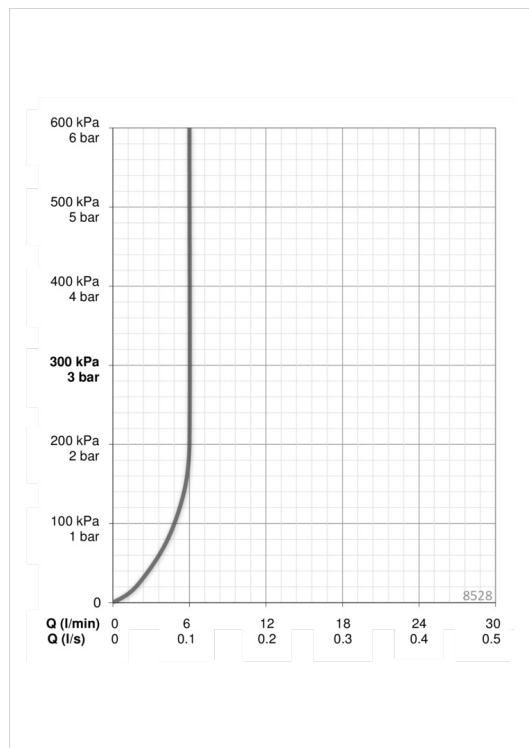

EAN: 6414150049576

www.oras.com/en/products/oras/product/8528

Touchless washbasin faucet with a mixing valve. Battery-operated 6 V. The control unit is equipped with a kitchen faucet connection. No adjustments are required when installing the faucet. The faucet is equipped with litter filters and non-return valves.

Design: Stefano Giovannoni

- Kitchen
- Battery-operated, Touchless
- Deck mounted
- Chrome
- Fixed spout
- Litter filter(s), Mixing valve
- Control unit

Technical data

Flow properties

Flow-rate at 300 kPa (with flow controller)	0.1 l/s
Pressure loss with flow (0.1 l/s)	200 kPa

Technical properties

Hot water supply	max. +70°C
Working pressure	100 - 1000 kPa
Connection size	G3/8
Material	brass

Software settings

Max. flow period	2 min

Electronic properties

Battery	Lithium 2CR5 6 V

Regulations

EMC Directive	CE 89/336/EEC
EN standard	EN 15091
Noise class	II (ISO 3822)
Protection class	IP 55