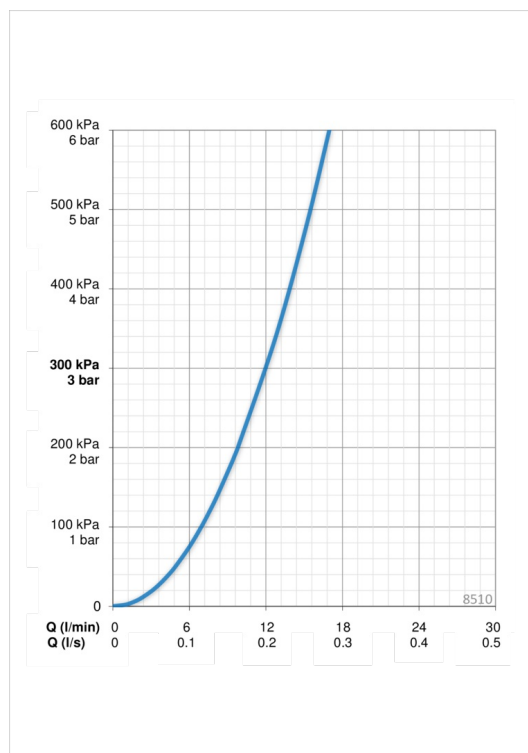

EAN: 6414150045097

www.oras.com/en/products/oras/product/8510

Wall-mounted washbasin faucet. Fixed spout, aerator and cover plate are included.

Body part (Oras 258088) has to be ordered separately.

Design: Stefano Giovannoni

- Bathroom
- Single lever
- Wall mounted
- Chrome
- Fixed spout
- HONEYCOMB® with improved lime protection

Technical data

Flow properties

Flow-rate at 300 kPa	0.2 l/s
Pressure loss with flow (0.1 l/s)	75 kPa

Technical properties

Hot water supply	max. +80°C
Working pressure	50 - 1000 kPa
Connection size	G1/2
Projection	200 mm
Material	brass

Regulations

EN standard	EN 817
Noise class	I (ISO 3822)

Type approvals

STF certificate	STF VTT-09183-06
Sintef	Sintef Nr. 0966