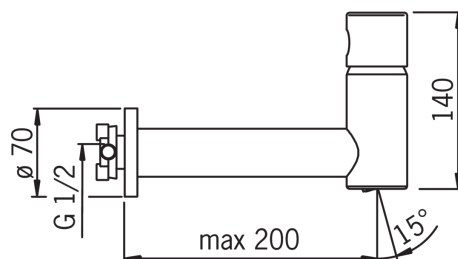

EAN: 6414150045097

www.oras.com/en/products/oras/product/8510

Wall-mounted washbasin faucet. Fixed spout, aerator and cover plate are included.

Body part (Oras 258088) has to be ordered separately.

Design: Stefano Giovannoni

- Bathroom
- Single lever
- Wall mounted
- Chrome
- Fixed spout
- HONEYCOMB® with improved lime protection

Technical data

Flow properties

Flow-rate at 300 kPa	0.2 l/s
Pressure loss with flow (0.1 l/s)	75 kPa

Technical properties

Hot water supply	max. +80°C
Working pressure	50 - 1000 kPa
Connection size	G1/2
Projection	200 mm
Material	brass

Regulations

EN standard	EN 817
Noise class	I (ISO 3822)

Type approvals

STF certificate	STF VTT-09183-06
Sintef	Sintef Nr. 0966