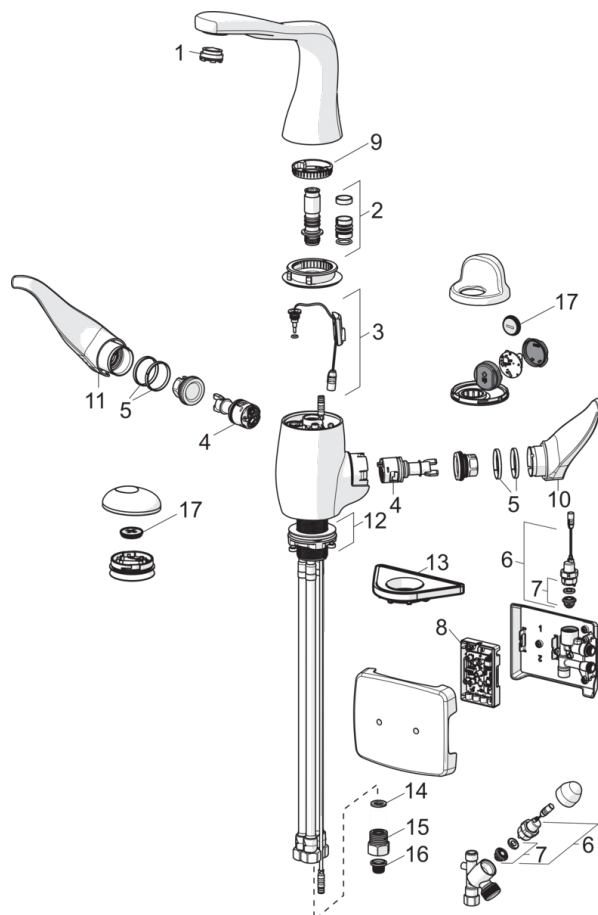

### Electronic properties

Electrical Connection	<b>230 / 12 V</b>
Battery	<b>CR 2450 3 V</b>

## Spare parts