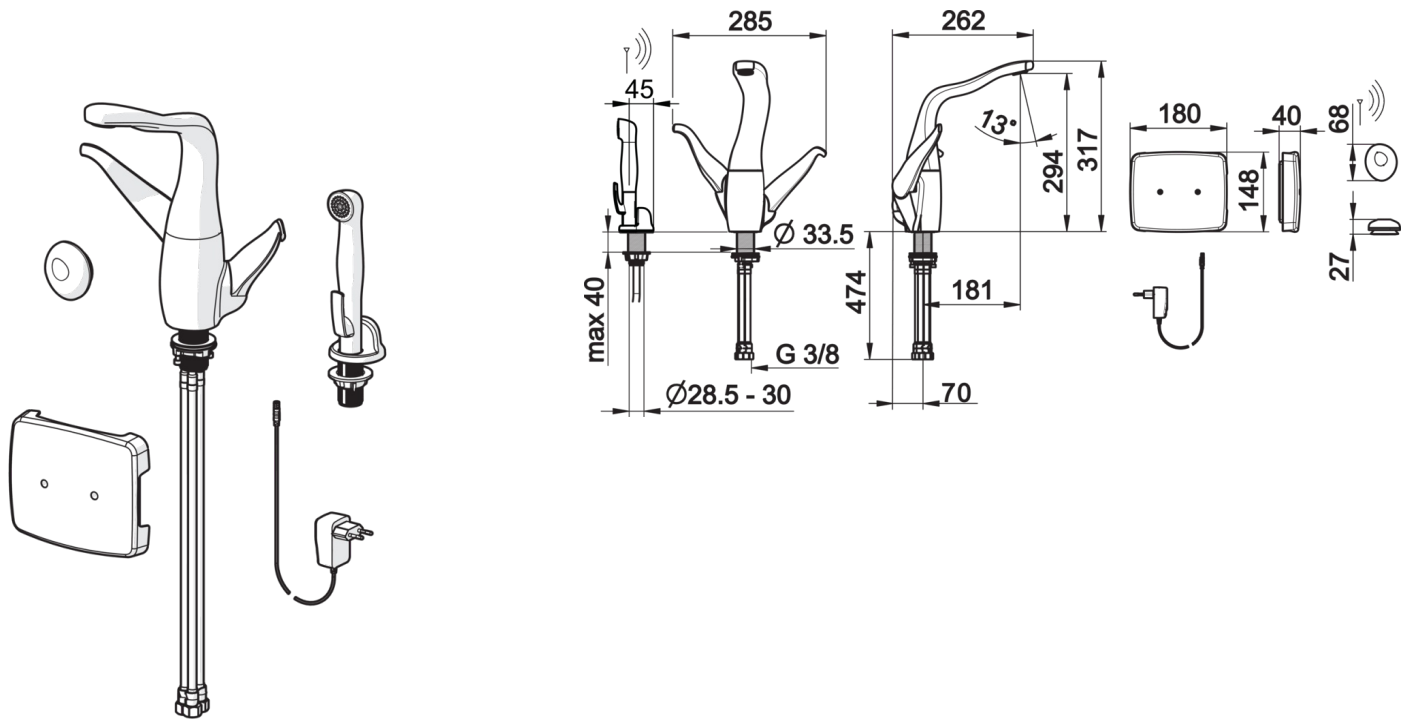

Spare parts

SP8222F

	Code
01	601287V
02	198287V
03	1001729V
04	602547V
05	1001155V
06	601884V-F
07	601512V
08	1002071V
09	602560V
10	602557V
11	602558V
12	602573V
13	158825
14	600705/10
15	198473/2
16	199257/2
17	601468V