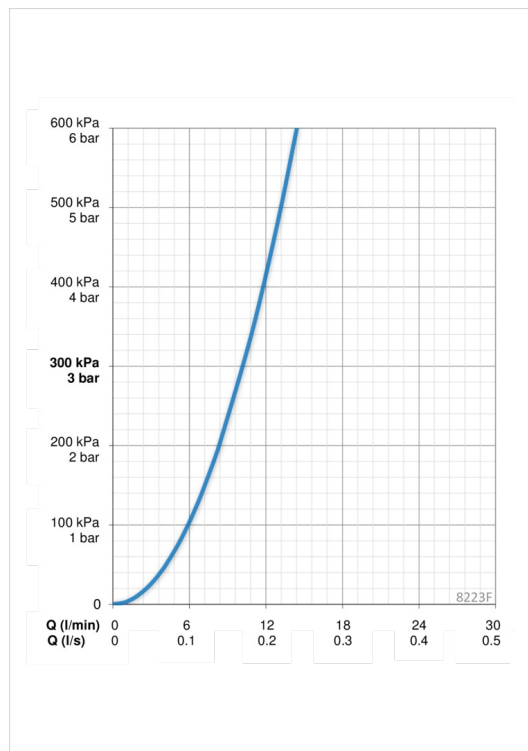

EAN: 6414150081750

www.oras.com/en/products/oras/product/8223F

Kitchen faucet with swivel spout, Smart press pad, Smart hand shower and aerator. Spout's swing angle is factory preset at 110°, can be limited to 60° or 85°. Smart, remote press pad opens water, pushing again closes water, safety stop after 60 seconds. Equipped with an on/off and flow rate control, and a temperature control. Red LED light illuminates the temperature control lever to indicate hot water.

Function of the Smart, remote hand shower: when lifting hand shower from the holder water starts to flow from the faucet; by pressing the trigger water comes from the hand shower.

Electrical connection with a plug transformer 230/12 V

Design: Mario Trimarchi

F = with flexible pipes

- Kitchen
- Two-grip, Plug-in transformer
- Deck mounted
- Chrome
- Swivel spout

Technical data

Flow properties

Flow-rate at 300 kPa	0.17 l/s
Pressure loss with flow (0.1 l/s)	105 kPa

Technical properties

Hot water supply	max. +70°C
Working pressure	100 - 1000 kPa
Connection size	G3/8
Projection	181 mm
Material	brass

Software settings

Max. flow period	60 s (4-120 s)

Electronic properties

Electrical Connection	230 / 12 V
Battery	CR 2450 3 V

Regulations

EMC Directive	CE 2014/30/EU
EN standard	EN 15091
Noise class	I (ISO 3822) Oras lab.
Protection class	IP 55