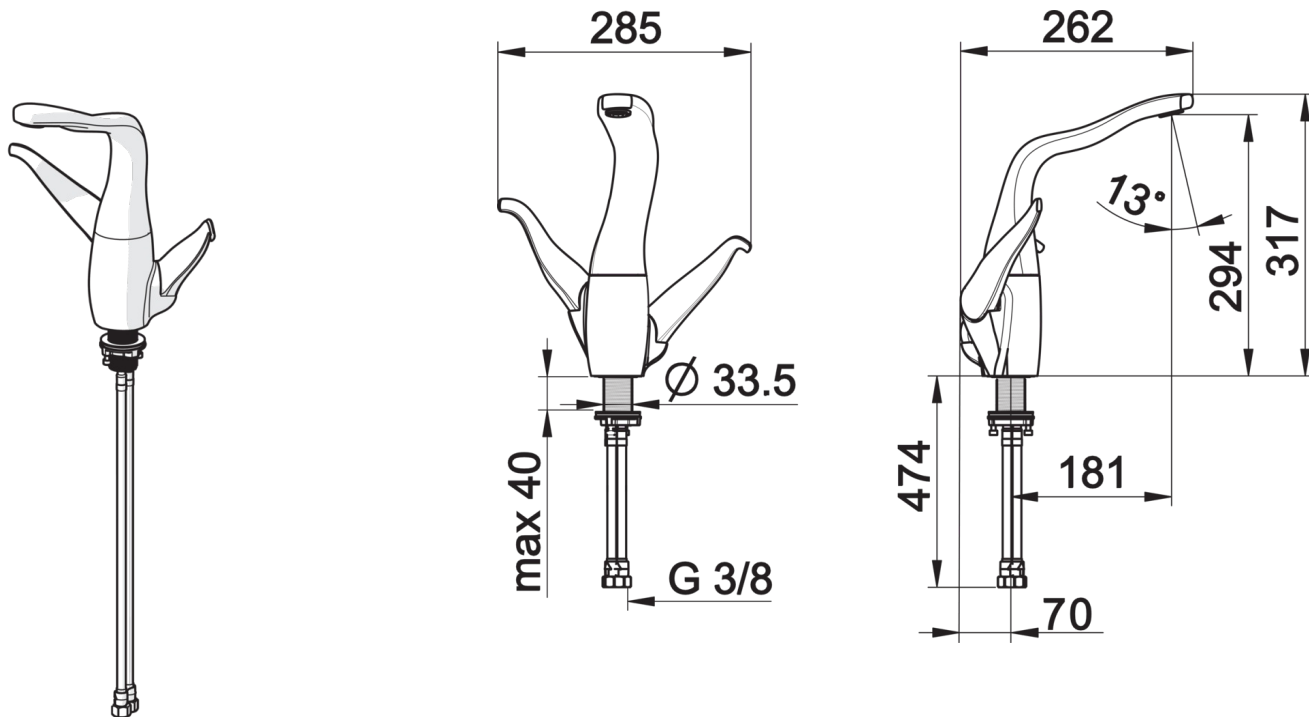

EAN: 6414150081729

www.oras.com/en/products/oras/product/8220F

Kitchen faucet with swivel spout and aerator. Spout's swing angle is factory preset at 110°, can be limited to 60° or 85°.

Design: Mario Trimarchi

F = with flexible pipes

- Kitchen
- Two-grip
- Deck mounted
- Chrome
- Swivel spout

Technical data

Flow properties

Flow-rate at 300 kPa	0.17 l/s
Pressure loss with flow (0.1 l/s)	105 kPa

Technical properties

Hot water supply	max. +70°C
Working pressure	100 - 1000 kPa
Connection size	G3/8
Projection	181 mm
Material	brass

Regulations

EN standard	EN 817
Noise class	I (ISO 3822) Oras lab.

Spare parts

SP8220F

	Code
01	601287V
02	198287V
03	602547V
04	1001155V
05	602560V
06	602557V
07	602558V
08	602573V
09	158825
10	600705/10
11	198473/2
12	199257/2