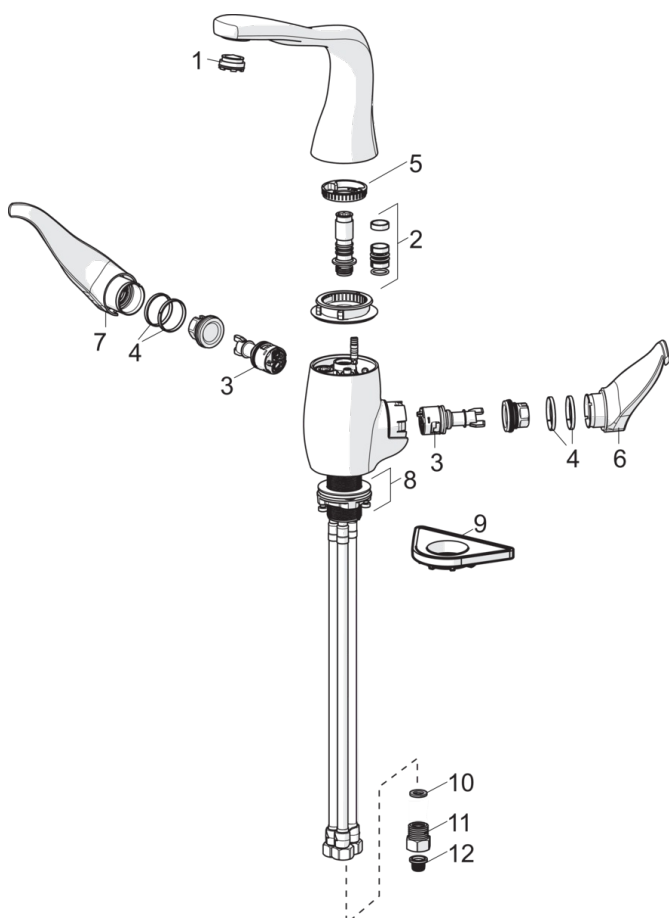

EAN: 6414150081729

www.oras.com/en/products/oras/product/8220F

Kitchen faucet with swivel spout and aerator. Spout's swing angle is factory preset at 110°, can be limited to 60° or 85°.

Design: Mario Trimarchi

F = with flexible pipes

- Kitchen
- Two-grip
- Deck mounted
- Chrome
- Swivel spout

Technical data

Flow properties

Flow-rate at 300 kPa	0.17 l/s
Pressure loss with flow (0.1 l/s)	105 kPa

Technical properties

Hot water supply	max. +70°C
Working pressure	100 - 1000 kPa
Connection size	G3/8
Projection	181 mm
Material	brass

Regulations

EN standard	EN 817
Noise class	I (ISO 3822) Oras lab.

Spare parts

SP8220F

	Code
01	601287V
02	198287V
03	602547V
04	1001155V
05	602560V
06	602557V
07	602558V
08	602573V
09	158825
10	600705/10
11	198473/2
12	199257/2