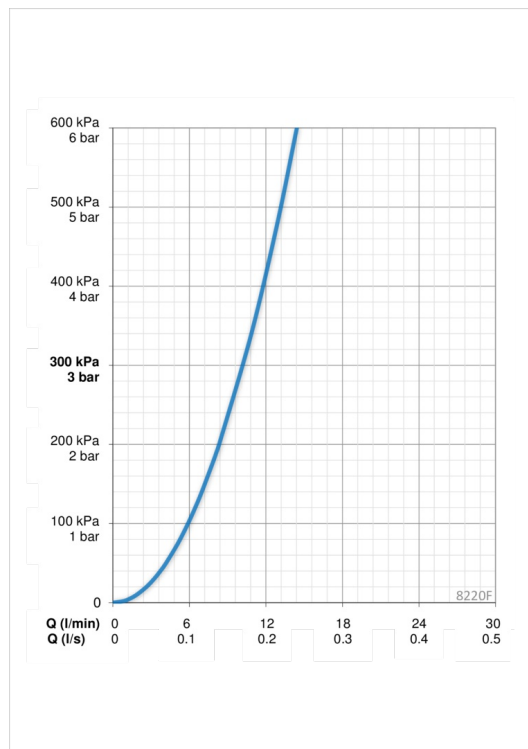

EAN: 6414150081729

www.oras.com/en/products/oras/product/8220F

Kitchen faucet with swivel spout and aerator. Spout's swing angle is factory preset at 110°, can be limited to 60° or 85°.

Design: Mario Trimarchi

F = with flexible pipes

- Kitchen
- Two-grip
- Deck mounted
- Chrome
- Swivel spout

Technical data

Flow properties

Flow-rate at 300 kPa	0.17 l/s
Pressure loss with flow (0.1 l/s)	105 kPa

Technical properties

Hot water supply	max. +70°C
Working pressure	100 - 1000 kPa
Connection size	G3/8
Projection	181 mm
Material	brass

Regulations

EN standard	EN 817
Noise class	I (ISO 3822) Oras lab.

Spare parts

SP8220F

	Code
01	601287V
02	198287V
03	602547V
04	1001155V
05	602560V
06	602557V
07	602558V
08	602573V
09	158825
10	600705/10
11	198473/2
12	199257/2