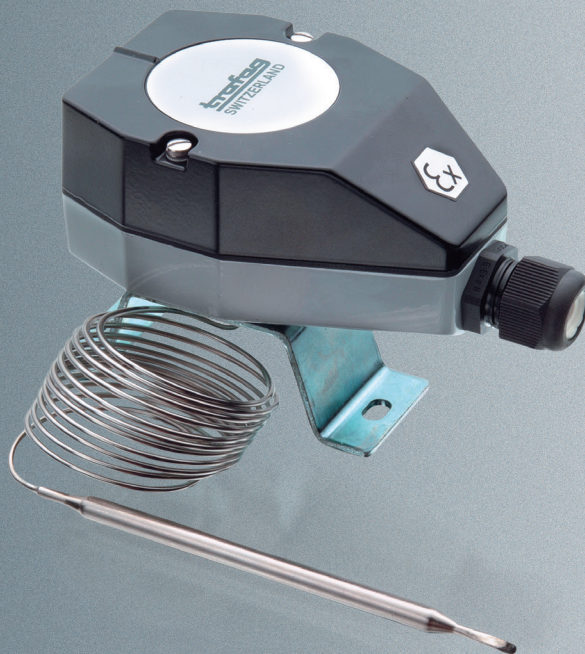

EX INDUSTRISTAT EXS

- Compact design
- Rugged housing
- Any mounting position possible
- Ex d e IIC T6 Gb
- Ex tb IIIC T80°C Db

EX Industat EXS 404/414

Swiss based Trafag is a leading international supplier of high quality sensors and monitoring instruments for measurement of pressure and temperature.

Applications

- II 2 G/D

Features

- Compact design
- Rugged housing
- Any mounting position possible
- Ex d e IIC T6 Gb
- Ex tb IIIC T80°C Db

Technical Data			
Designation of application	Ex Industrial thermostat with remote sensor	Switching differential	Not adjustable
Measuring range	-30°C ... +40°C to +70°C ... +350°C	Repeatability	± 0.5 % FS typ.
Output signal	Floating change-over contact	Approval / conformity	SEV 15 ATEX 0156 X