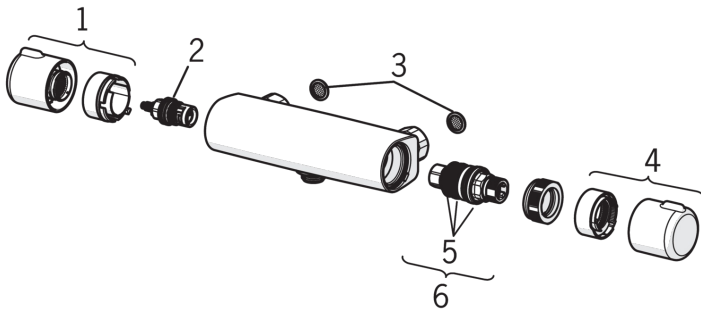

Spare parts

SP7460

	Code
01	602430V
02	109898
03	198094/2
03	178375V
04	602431V
05	178796V
06	178780V