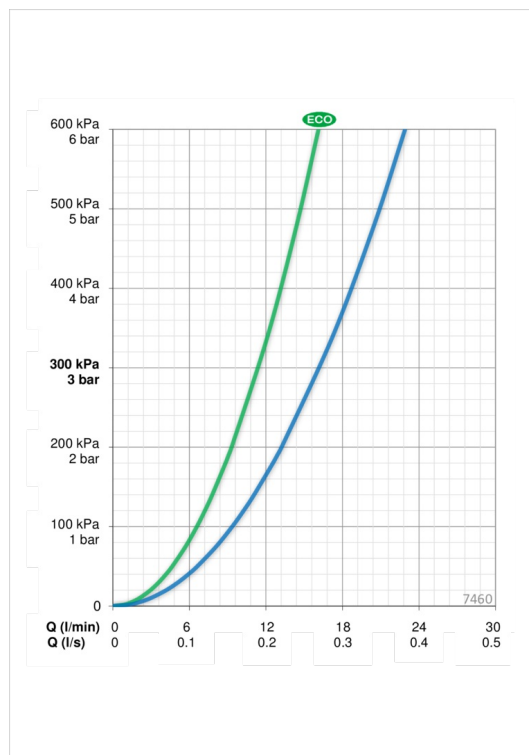

Type approvals

STF certificate	STF VTT-RTH-00085-17