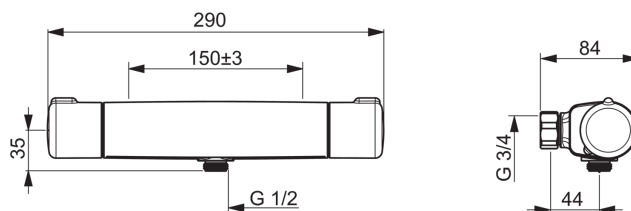

Type approvals

STF certificate	STF VTT-RTH-00085-17