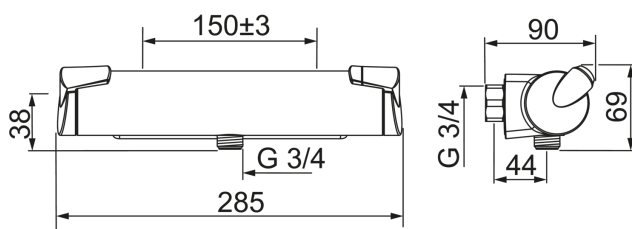

EAN: 6414150072123

www.oras.com/en/products/oras/product/7161

- Shower
- Thermostatic
- Wall mounted
- Chrome

Technical data

Flow properties

Eco-flow at 300 kPa	0.21 l/s
Flow-rate at 300 kPa	0.27 l/s
Pressure loss with flow (0.2 l/s)	160 kPa

Technical properties

Hot water supply	max. +80°C
Working pressure	100 - 1000 kPa
Connection size	G3/4
Installation width	CC150± 3 mm
Material	brass

Regulations

EN standard	EN 1111
Noise class	I (ISO 3822)

Type approvals

STF certificate	STF VTT-RTH-00030-15
Sintef	Sintef Nr. 1550

Spare parts

SP7160

	Code
01	601268V
02	109898
03	178375V
04	601273V
05	178796V
06	178780V