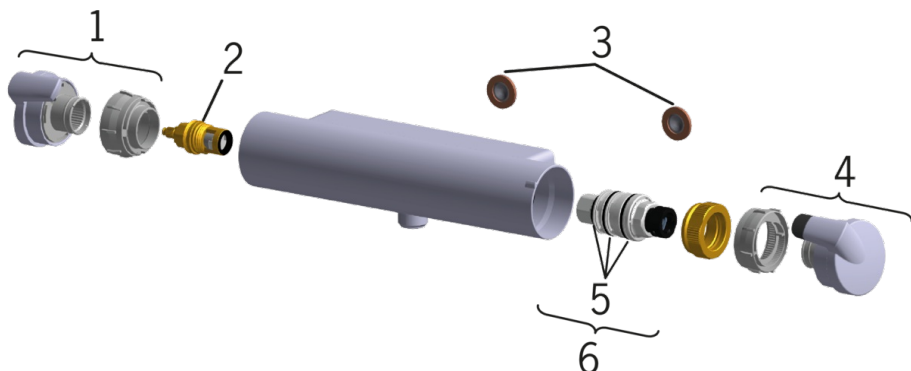

### Technical properties

Hot water supply	<b>max. +80°C</b>
Working pressure	<b>100 - 1000 kPa</b>
Connection size	<b>G3/4</b>
Installation width	<b>CC150± 3 mm</b>
Material	<b>brass</b>

## Spare parts