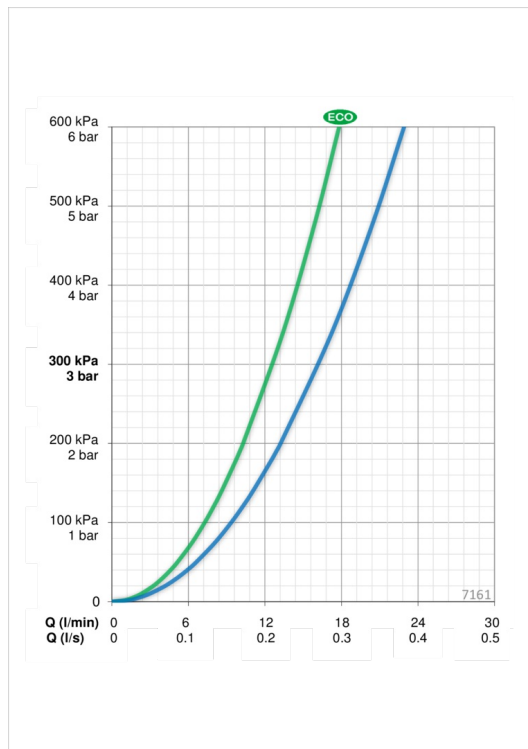

EAN: 6414150072123

www.oras.com/en/products/oras/product/7161

- Shower
- Thermostatic
- Wall mounted
- Chrome

Technical data

Flow properties

Eco-flow at 300 kPa	0.21 l/s
Flow-rate at 300 kPa	0.27 l/s
Pressure loss with flow (0.2 l/s)	160 kPa

Technical properties

Hot water supply	max. +80°C
Working pressure	100 - 1000 kPa
Connection size	G3/4
Installation width	CC150± 3 mm
Material	brass

Regulations

EN standard	EN 1111
Noise class	I (ISO 3822)

Type approvals

STF certificate	STF VTT-RTH-00030-15
Sintef	Sintef Nr. 1550

Spare parts

SP7160

	Code
01	601268V
02	109898
03	178375V
04	601273V
05	178796V
06	178780V