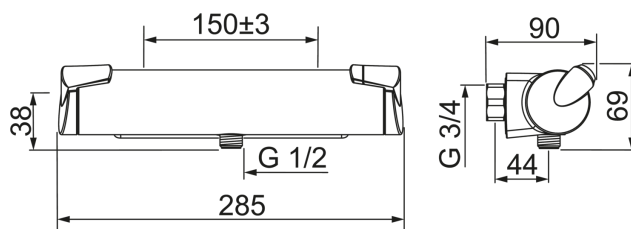

Type approvals

STF certificate	STF VTT-RTH-00030-15
ETA-Danmark	VA 1.43/20446
Sintef	Sintef Nr. 3085