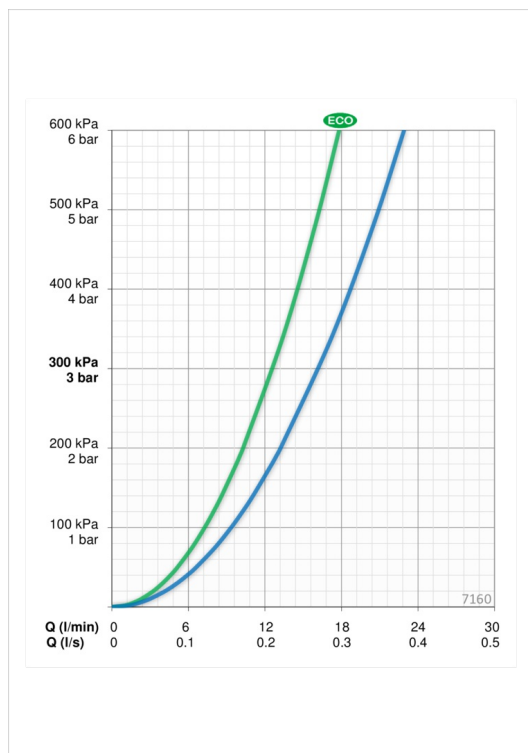

Type approvals

STF certificate	STF VTT-RTH-00030-15
ETA-Danmark	VA 1.43/20446
Sintef	Sintef Nr. 3085