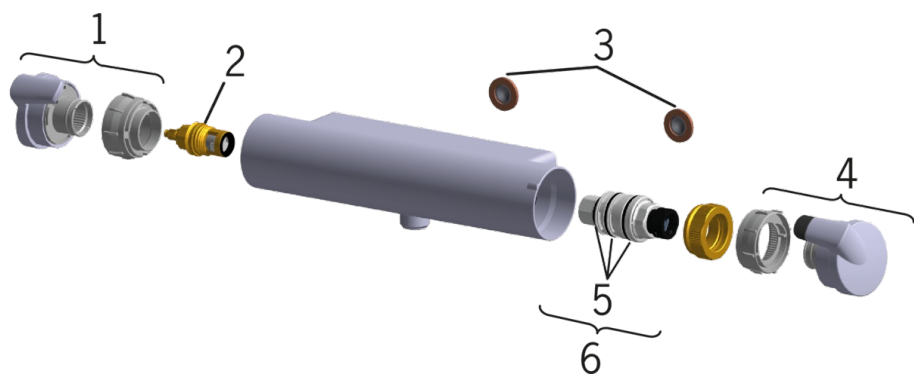

Spare parts

SP7160

	Code
01	601268V
02	109898
03	178375V
04	601273V
05	178796V
06	178780V