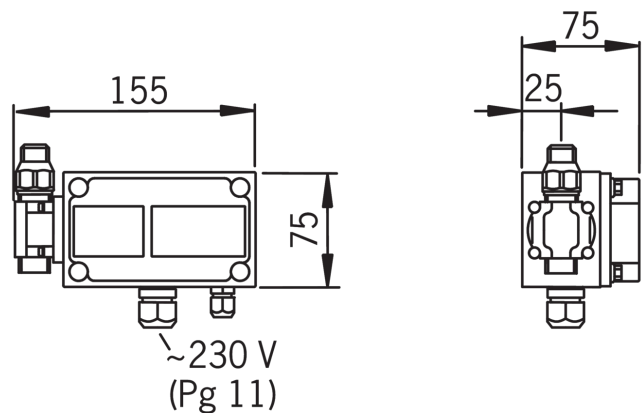

Regulations

EMC Directive	CE 89/336/EEC
EN standard	EN 15091
Protection class	IP 67 / transformer IP 40