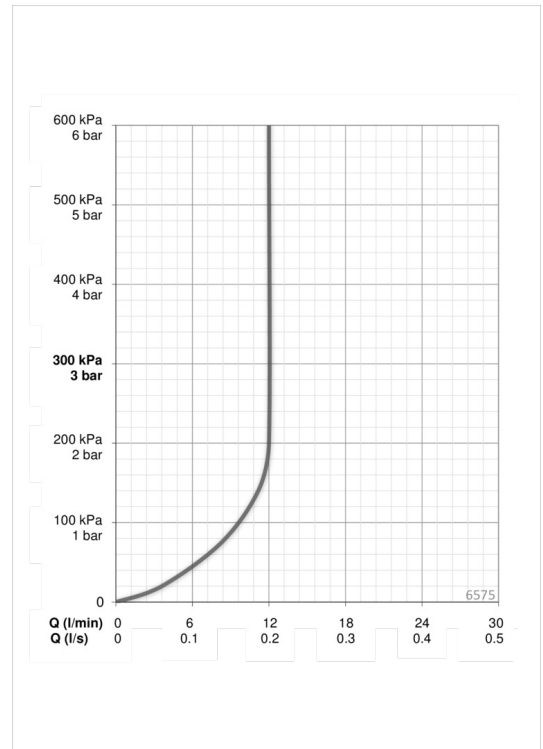

Regulations

EMC Directive	CE 89/336/EEC
EN standard	EN 15091
Protection class	IP 67 / transformer IP 40