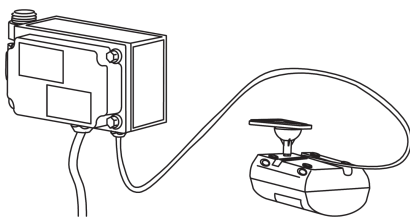

Regulations

EMC Directive	CE 89/336/EEC
EN standard	EN 15091
Protection class	IP 67 / transformer IP 40