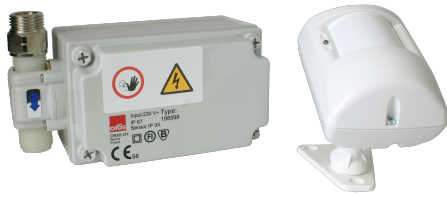

EAN: 6414150039713

www.oras.com/en/products/oras/product/6575

Touchless urinal flusher with an infrared sensor. Fixed electrical connection 230 V. When a person enters the recognition range, the infrared sensor reacts and the flushing will start after a preset period. Flow-rate limitation at 0.2 l/s can be removed to increase the flow-rate. The faucet is equipped with a litter filter.

- Public & Semi-public
- Litter filter(s)
- Touchless, External transformer

Technical data

Flow properties

Flow-rate at 300 kPa (with flow controller)	0.2 l/s
Pressure loss with flow (0.2 l/s)	140 kPa

Technical properties

Hot water supply	max. +70°C
Working pressure	150 - 1000 kPa
Material	brass

Software settings

Automatic flush	24 h (0 - 255 h)
-----------------	-------------------------

Electronic properties

Electrical Connection	230 VAC
Connection cable	6 m