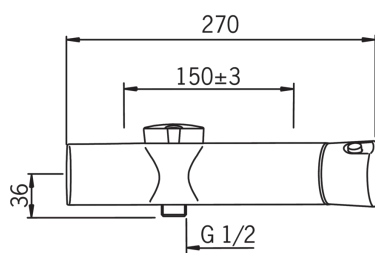

Spare parts

SP500

	Code
01	600536V
02	600538V