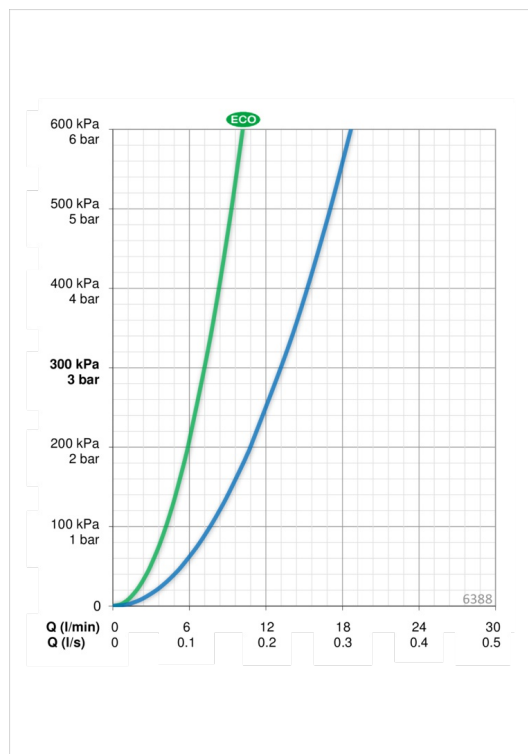

Type approvals

STF certificate	STF VTT-RTH-00064-12