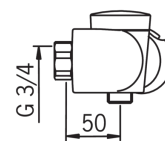

Spare parts

SP500

	Code
01	600536V
02	600538V