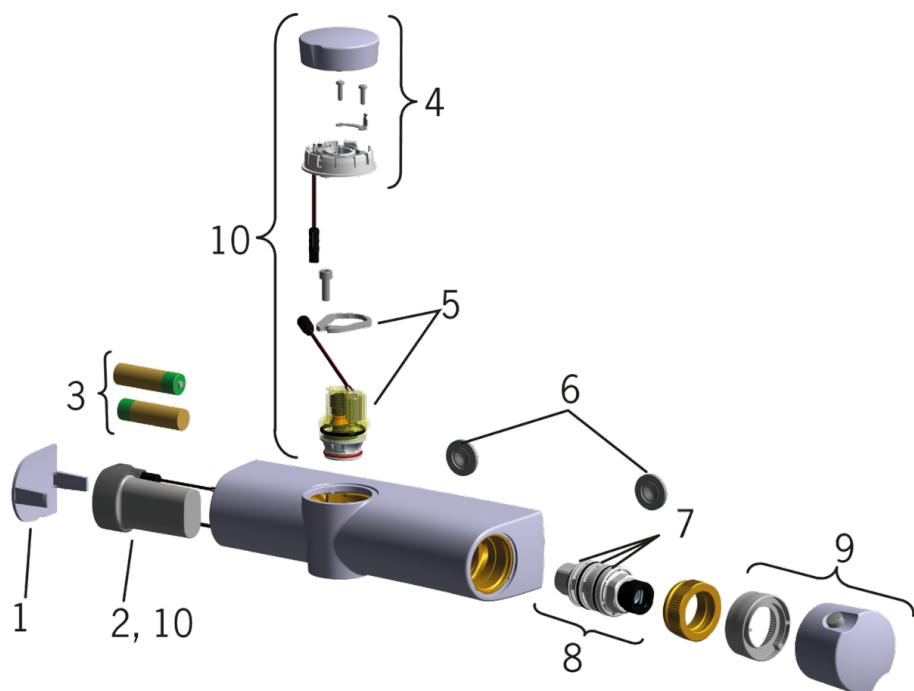

EAN: 6414150065613

www.oras.com/en/products/oras/product/6370

Thermostatic shower faucet which quickly and accurately reacts on the temperature changes of input water maintaining the requested temperature. The temperature control handle is equipped with a temperature regulator which can be bypassed by pressing the button (preset to 38°C). Oras Eterna's EcoLed press pad indicates with signal lights the ideal duration of shower considering water and energy consumption and acts as a flow regulator.

The faucet is delivered with litter filters and one-way valves.

- Shower
- Battery-operated, Thermostatic
- Wall mounted
- Chrome
- Temperature control handle
- press pad with EcoLed
- Thermostatic cartridge that reacts quickly and precisely to changes in water temperature, Litter filter(s), Non-return valve(s)

Technical data

Flow properties

Flow-rate at 300 kPa	0.22 l/s
Pressure loss with flow (0.2 l/s)	250 kPa

Technical properties

Hot water supply	max. +70°C
Working pressure	100 - 1000 kPa
Connection size	G1/2
Installation width	CC150± 3 mm
Material	brass

Type approvals

STF certificate	STF VTT-RTH-00064-12
ETA-Danmark	VA 1.43/20423
Sintef	Sintef Nr. 1805

Spare parts

SP6370

	Code
01	600609V
02	602269V
03	600599V
04	602180V
05	602182V
06	178375V
07	178796V
08	178780V
09	600612V
10	602303V