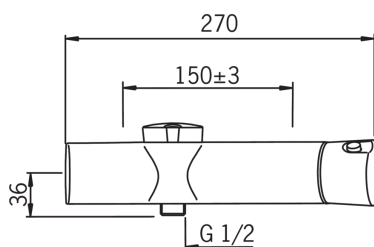

Type approvals

STF certificate	STF VTT-RTH-00064-12
ETA-Danmark	VA 1.43/20423
Sintef	Sintef Nr. 1805