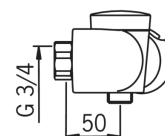

Technical data

Flow properties

Flow-rate at 300 kPa	0.22 l/s
Pressure loss with flow (0.2 l/s)	250 kPa

Technical properties

Hot water supply	max. +70°C
Working pressure	100 - 1000 kPa
Connection size	G1/2
Installation width	CC150± 3 mm
Material	brass

Type approvals

STF certificate	STF VTT-RTH-00064-12
ETA-Danmark	VA 1.43/20423
Sintef	Sintef Nr. 1805

Spare parts

SP6370

	Code
01	600609V
02	602269V
03	600599V
04	602180V
05	602182V
06	178375V
07	178796V
08	178780V
09	600612V
10	602303V