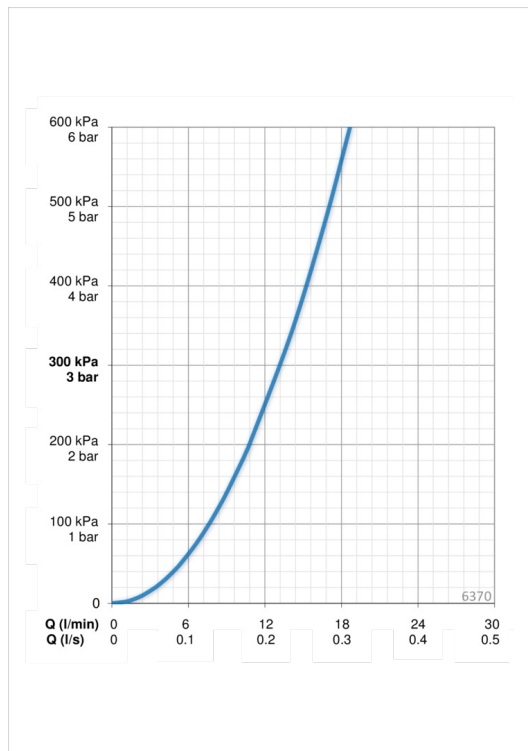

Type approvals

STF certificate	STF VTT-RTH-00064-12
ETA-Danmark	VA 1.43/20423
Sintef	Sintef Nr. 1805