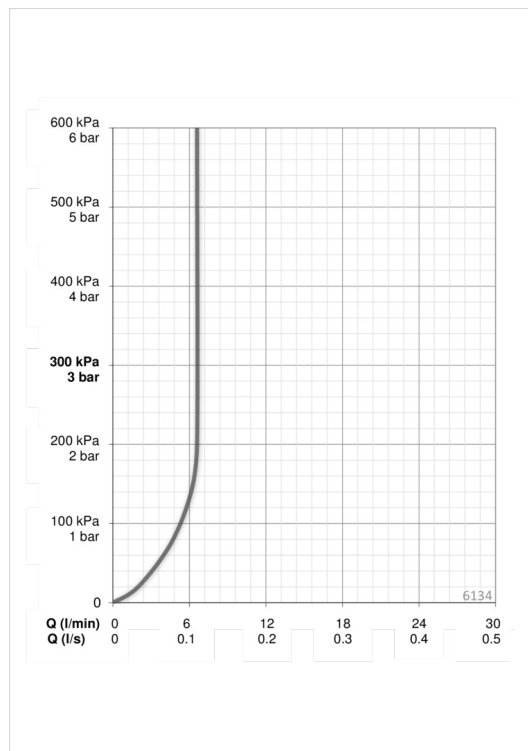

Type approvals

STF certificate	STF VTT-RTH-00112-11