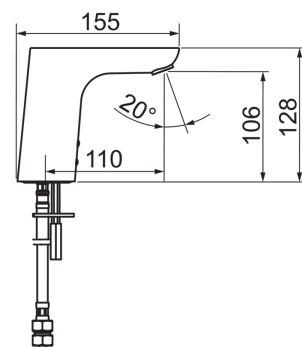

Spare parts

SP6121F

	Code
01	601901V
02	600082V
03	199206V
04	199205V
05	199201V
06	600493V
07	158697
08	600705/10
09	199257/2
10	198473/2