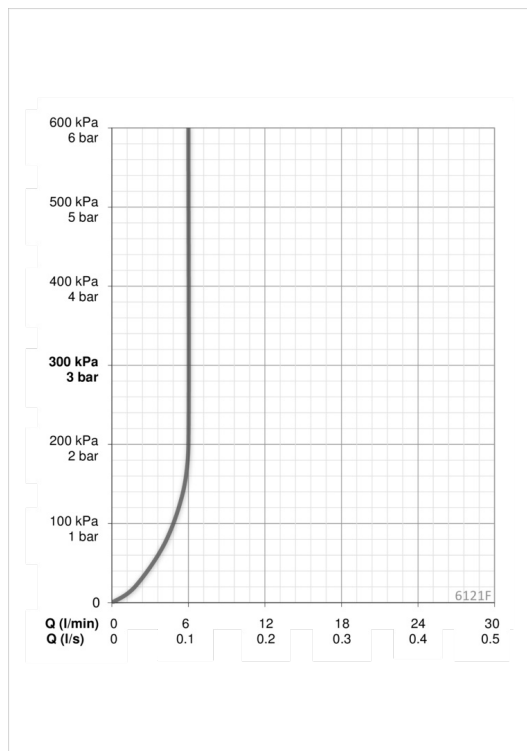

Type approvals

STF certificate	STF VTT-RTH-00031-11
ETA-Danmark	VA 1.42/20792