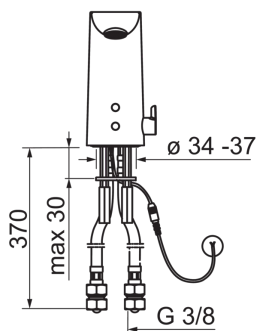

Technical data

Flow properties

Flow-rate at 300 kPa (with flow controller)	0.1 l/s
Pressure loss with flow (0.1 l/s)	200 kPa

Technical properties

Hot water supply	max. +70°C
Working pressure	100 - 1000 kPa
Connection size	G3/8
Projection	110 mm

Type approvals

STF certificate	STF VTT-RTH-00031-11
ETA-Danmark	VA 1.42/20792

Spare parts

SP6121F

	Code
01	601901V
02	600082V
03	199206V
04	199205V
05	199201V
06	600493V
07	158697
08	600705/10
09	199257/2
10	198473/2