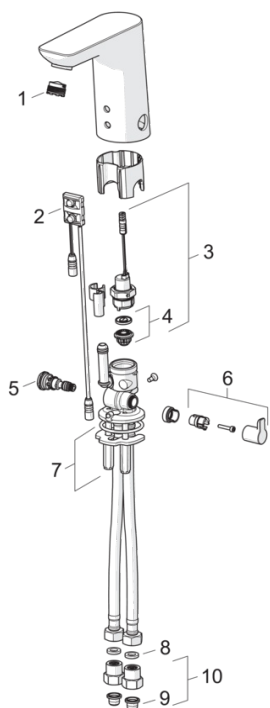

EAN: 6414150080951

www.oras.com/en/products/oras/product/6121F

Touchless washbasin faucet with a temperature adjustment handle. The faucet is equipped with litter filters, non-return valves and flexible pipes. No adjustments are needed at installation because an advanced Autofocus sensor is used. Flow controller (6 l/min) enables low water consumption (0.5 l / instance of use).

Electrical connection 12 V via a separate power supply (e.g. Oras No. 199275).

- Public & Semi-public
- Touchless, External transformer
- Deck mounted
- Chrome
- Temperature control handle
- adjustable mix water temperature
- Litter filter(s), Non-return valve(s)
- Autofocus sensor

Technical data

Flow properties

Flow-rate at 300 kPa (with flow controller)	0.1 l/s
Pressure loss with flow (0.1 l/s)	200 kPa

Technical properties

Hot water supply	max. +70°C
Working pressure	100 - 1000 kPa
Connection size	G3/8
Projection	110 mm

Type approvals

STF certificate	STF VTT-RTH-00031-11
ETA-Danmark	VA 1.42/20792

Spare parts

SP6121F

	Code
01	601901V
02	600082V
03	199206V
04	199205V
05	199201V
06	600493V
07	158697
08	600705/10
09	199257/2
10	198473/2