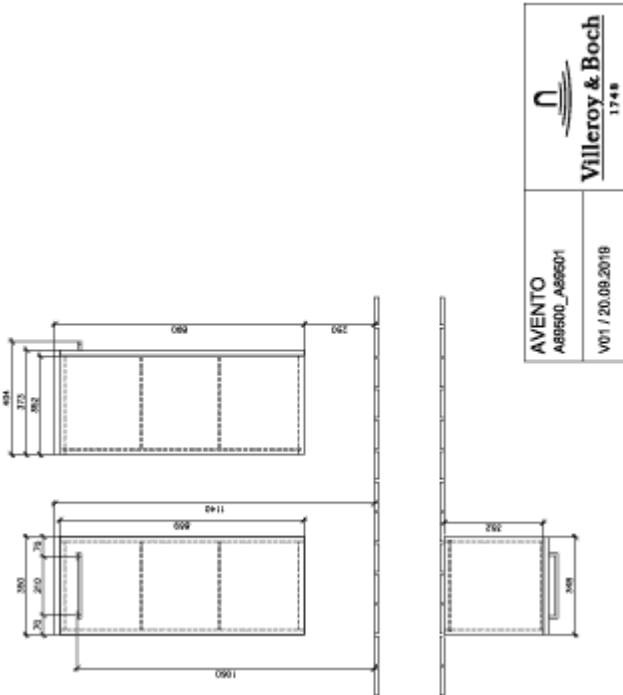

AVENTO SIDE CABINET ANGULAR

PRODUCT INFORMATION

Article title	Villeroy & Boch Avento Side cabinet, 1 door, 350 x 890 x 373 mm, Crystal White
Article number	A89501B4
Assembly / Assembly type	wall-mounted
Type of opening	1 door
Door hinge	hinges on right
Equipment	1 x door 2 x glass shelf
Scope of delivery	1 x side cabinet 1 x fastening set
Depth in mm	373
Width in mm	350
Height in mm	890
Collection	Avento
Product designation	Side cabinet
Function	with SoftClosing
Material front	MDF
Surface of front	Acrylic layer
Material body	MDF
Surface of body	Acrylic layer
Other material	Handle: Chrome
other surfaces	Handle: glossy
Shape	Angular
Colour designation	Crystal White
With lighting	No
Smart home compatible	No

TECHNICAL DRAWINGS

A89501B4

A89501B4