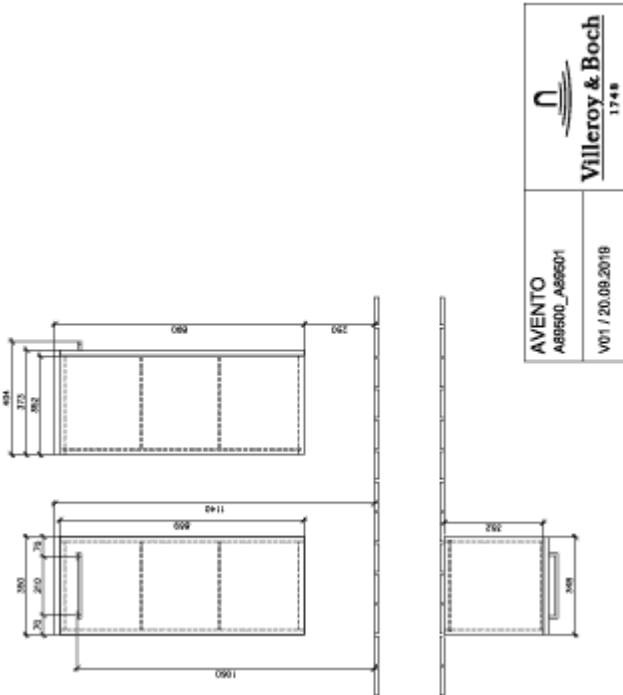

TECHNICAL DRAWINGS

A89501B1