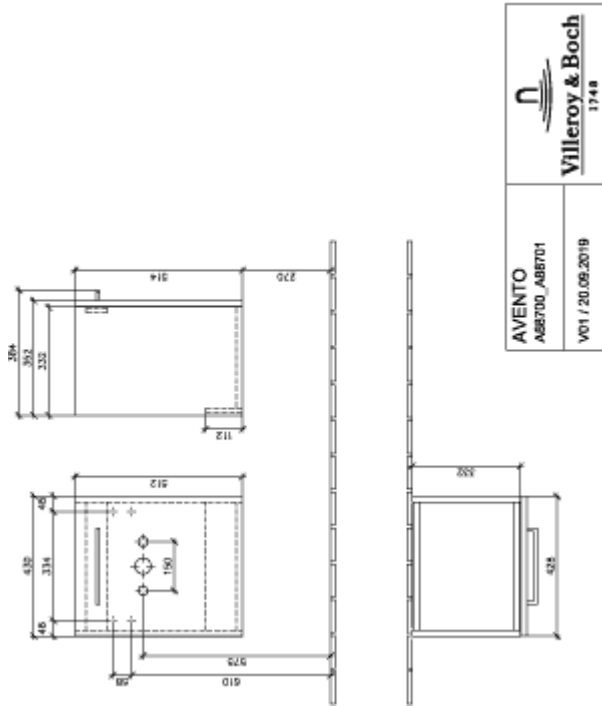

TECHNICAL DRAWINGS

A88700B3