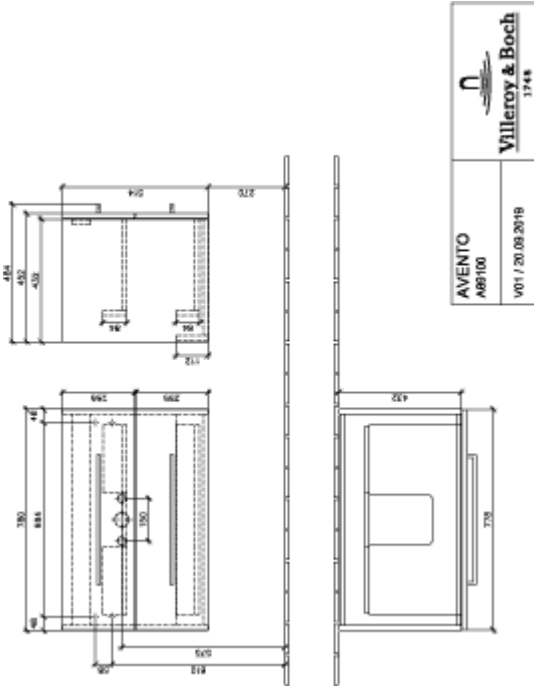

AVENTO VANITY UNIT ANGULAR

PRODUCT INFORMATION

Article title	Villeroy & Boch Avento Vanity unit, 2 pull-out compartments, 780 x 514 x 452 mm, Crystal Grey
Article number	A89100B1
Assembly / Assembly type	wall-mounted
Type of opening	2 pull-out compartments
Equipment	2 x pull-out compartment
Scope of delivery	1 x vanity unit 1 x fastening set
Position of washbasin	washbasin on the middle
Depth in mm	452
Width in mm	780
Height in mm	514
Collection	Avento
Product designation	Vanity unit
Suitable for	selected vanity washbasins
Function	with SoftClosing
Material front	MDF
Surface of front	Acrylic layer
Material body	MDF
Surface of body	Acrylic layer
Other material	Handle: Chrome
other surfaces	Handle: glossy
Shape	Angular
Colour designation	Crystal Grey
With lighting	No
Number of washbasins on vanity unit	1
Smart home compatible	No

TECHNICAL DRAWINGS

A89100B1

A89100B1