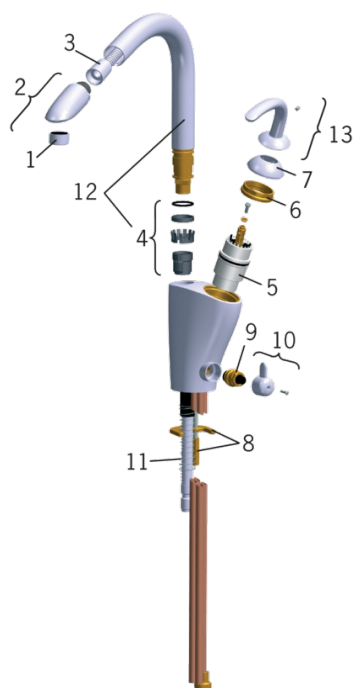

EAN: 6414150047121

www.oras.com/en/products/oras/product/5932

Kitchen faucet with swivel pull-out spout, aerator and dishwasher valve. Spout swing angle 60° (factory default) or 110°.

- Kitchen
- Single lever
- Deck mounted
- Chrome
- Pull-out spout
- mechanic utility shut-off valve

Technical data

Flow properties

Flow-rate at 300 kPa	0.21 l/s
Pressure loss with flow (0.2 l/s)	285 kPa

Technical properties

Hot water supply	max. +80°C
Working pressure	50 - 1000 kPa
Connection size	G1/2
Projection	250-750 mm
Material	brass

Regulations

EN standard	EN 817
Noise class	I (ISO 3822)

Type approvals

STF certificate	STF VTT-RTH-00098-11
Sintef	Sintef Nr. 0986

Spare parts

SP5932

	Code
01	232210
01	232210V-60
02	159640V-60
02	159640V
03	600533V
04	159647V
05	158890
06	158726
07	859103V-60
07	859103V
08	159607V
09	158203V
10	159643V
10	159643V-60
11	159648V
12	159693V
12	159693V-60
13	159639V