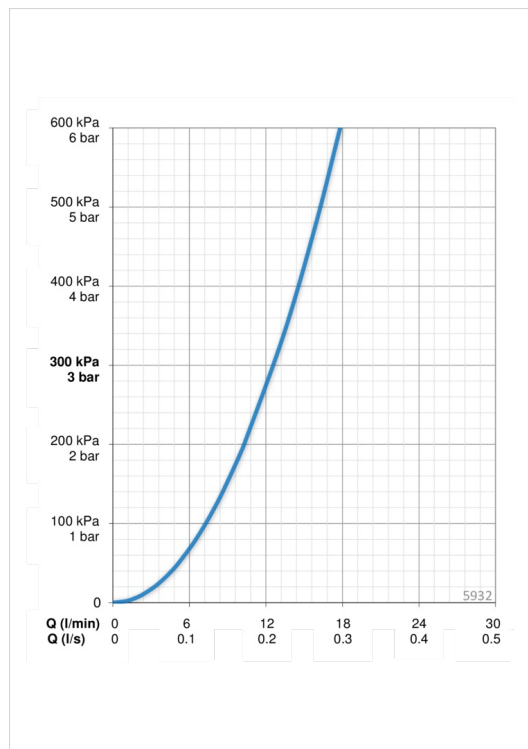

Type approvals

STF certificate	STF VTT-RTH-00098-11
Sintef	Sintef Nr. 0986