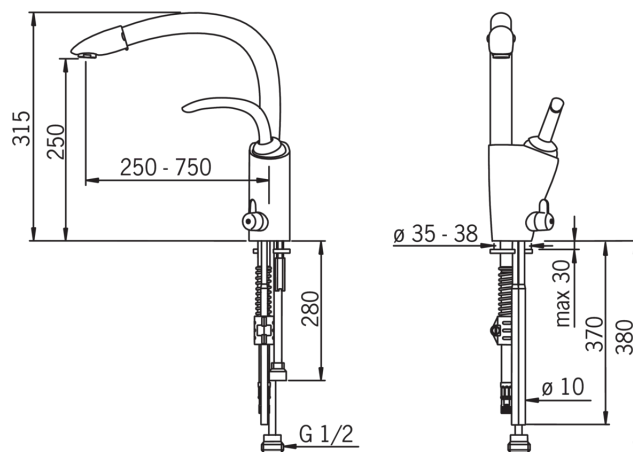

EAN: 6414150047121

www.oras.com/en/products/oras/product/5932

Kitchen faucet with swivel pull-out spout, aerator and dishwasher valve. Spout swing angle 60° (factory default) or 110°.

- Kitchen
- Single lever
- Deck mounted
- Chrome
- Pull-out spout
- mechanic utility shut-off valve

Technical data

Flow properties

Flow-rate at 300 kPa	0.21 l/s
Pressure loss with flow (0.2 l/s)	285 kPa

Technical properties

Hot water supply	max. +80°C
Working pressure	50 - 1000 kPa
Connection size	G1/2
Projection	250-750 mm
Material	brass

Regulations

EN standard	EN 817
Noise class	I (ISO 3822)

Type approvals

STF certificate	STF VTT-RTH-00098-11
Sintef	Sintef Nr. 0986

Spare parts

SP5932

	Code
01	232210
01	232210V-60
02	159640V-60
02	159640V
03	600533V
04	159647V
05	158890
06	158726
07	859103V-60
07	859103V
08	159607V
09	158203V
10	159643V
10	159643V-60
11	159648V
12	159693V
12	159693V-60
13	159639V