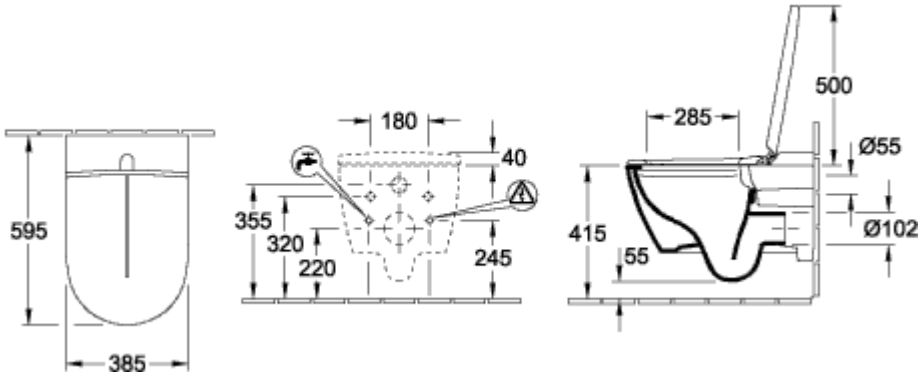

TECHNICAL DRAWINGS

V0E100R1