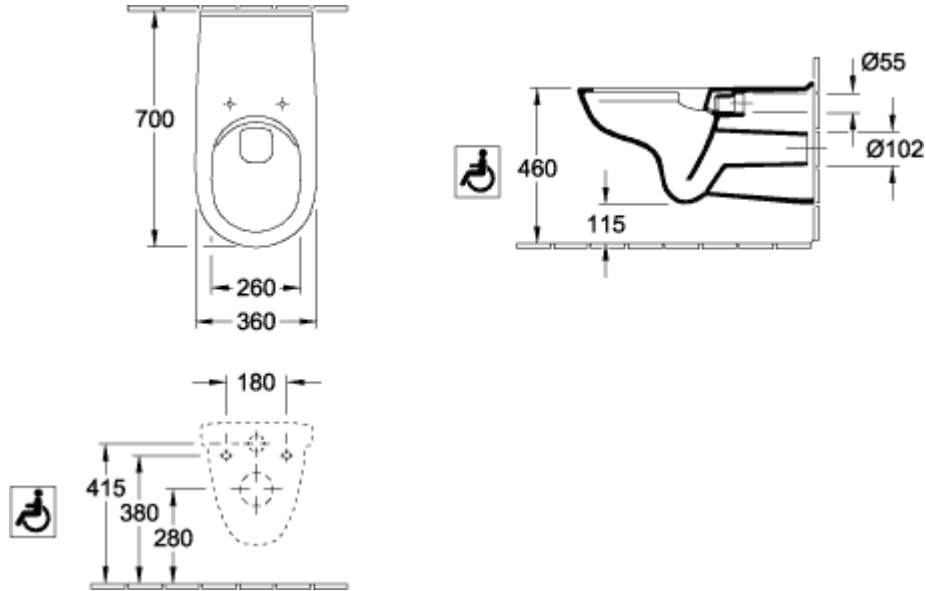

VICARE WASHDOWN TOILET VICARE, RIMLESS OVAL

PRODUCT INFORMATION

Article title	Villeroy & Boch ViCare Washdown toilet ViCare, rimless, wall-mounted, with DirectFlush, White Alpin
Article number	4601R001
Assembly / Assembly type	wall-mounted
Assembly instructions	not suitable for installation with flush valves
Scope of delivery	1 x washdown toilet, rimless 1 x extended inlet connector, 400 mm
Depth in mm	700
Width in mm	360
Height in mm	344
Collection	ViCare
Product designation	Washdown toilet ViCare, rimless
Suitable for	Concealed cistern
Innovative flushing technology (with TwistFlush)	No
Flush volume l	3 / 6 l
Wall-mounted - floor-standing	wall-mounted
Material	Sanitary ceramics
surface	glossy
Shape	Oval
Colour designation	White Alpin
Antibacterial surface (with AntiBac)	No
Easy surface cleaning (CeramicPlus)	No
Rimless (mit DirectFlush)	Yes
Flush type	Washdown toilet
Integrated freshness solution (with ViFresh)	No
Outlet / outlet	horizontal outlet

TECHNICAL DRAWINGS

4601R001

4601R001

4601R001

FR

4601R001

FR