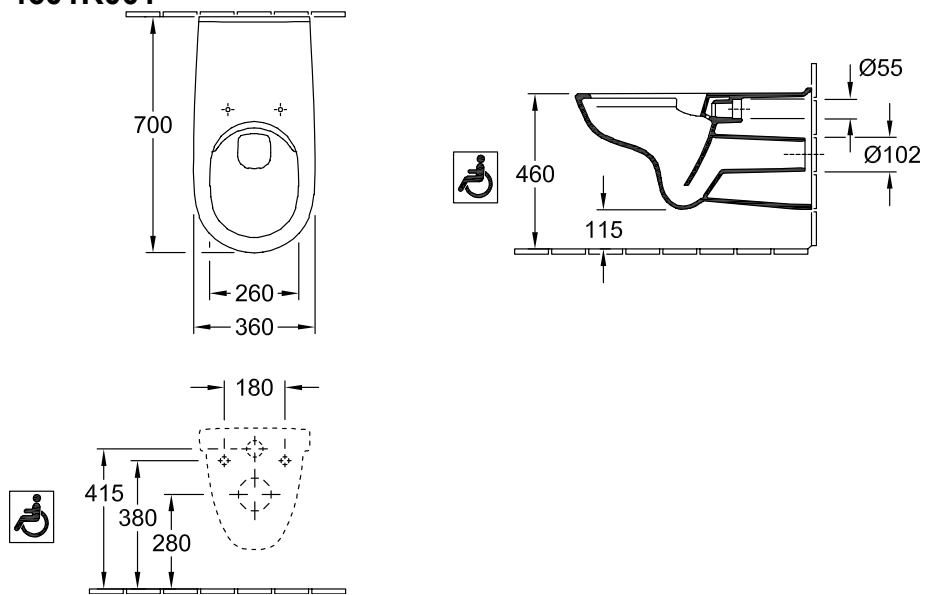

VICARE WASHDOWN TOILET VICARE, RIMLESS OVAL

PRODUCT INFORMATION

Article title	Villeroy & Boch ViCare Washdown toilet ViCare, rimless, wall-mounted, with DirectFlush, White Alpin
Article number	4601R001
Assembly / Assembly type	wall-mounted
Assembly instructions	not suitable for installation with flush valves
Scope of delivery	1 x washdown toilet, rimless 1 x extended inlet connector, 400 mm
Depth in mm	700
Width in mm	360
Height in mm	344
Collection	ViCare
Product designation	Washdown toilet ViCare, rimless
Suitable for	Concealed cistern
Innovative flushing technology (with TwistFlush)	No
Flush volume l	3 / 6 l
Wall-mounted - floor-standing	wall-mounted
Material	Sanitary ceramics
surface	glossy
Shape	Oval
Colour designation	White Alpin
Antibacterial surface (with AntiBac)	No
Easy surface cleaning (CeramicPlus)	No
Rimless (mit DirectFlush)	Yes
Flush type	Washdown toilet
Integrated freshness solution (with ViFresh)	No
Outlet / outlet	horizontal outlet

TECHNICAL DRAWINGS

4601R001

4601R001

4601R001

FR

4601R001

FR