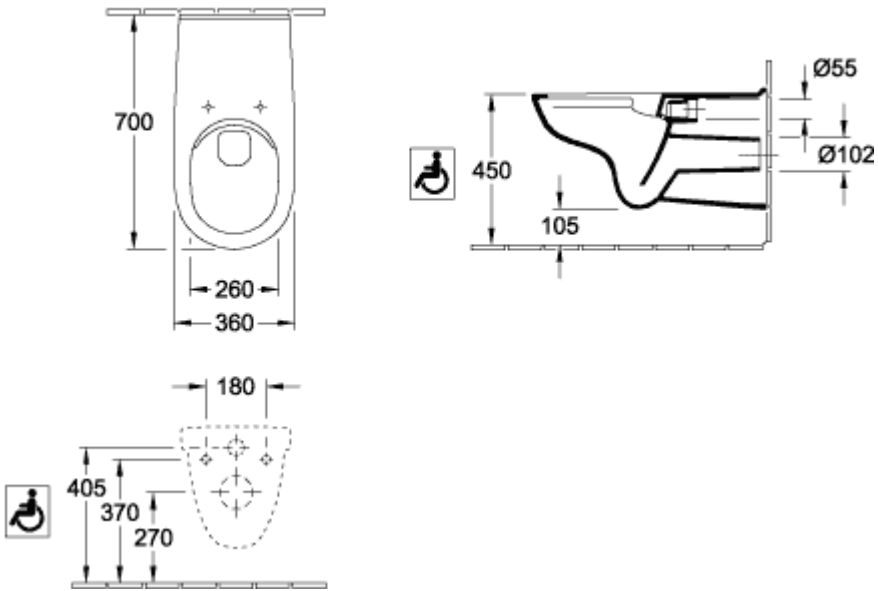

VICARE WASHDOWN TOILET VICARE, RIMLESS OVAL

PRODUCT INFORMATION

Article title	Villeroy & Boch ViCare Washdown toilet ViCare, rimless, wall-mounted, with DirectFlush, White Alpin
Article number	4601R001
Assembly / Assembly type	wall-mounted
Assembly instructions	not suitable for installation with flush valves
Scope of delivery	1 x washdown toilet, rimless 1 x extended inlet connector, 400 mm
Depth in mm	700
Width in mm	360
Height in mm	344
Collection	ViCare
Product designation	Washdown toilet ViCare, rimless
Suitable for	Concealed cistern
Innovative flushing technology (with TwistFlush)	No
Flush volume l	3 / 6 l
Wall-mounted - floor-standing	wall-mounted
Material	Sanitary ceramics
surface	glossy
Shape	Oval
Colour designation	White Alpin
Antibacterial surface (with AntiBac)	No
Easy surface cleaning (CeramicPlus)	No
Rimless (mit DirectFlush)	Yes
Flush type	Washdown toilet
Integrated freshness solution (with ViFresh)	No
Outlet / outlet	horizontal outlet

TECHNICAL DRAWINGS

4601R001

4601R001

4601R001

FR

4601R001

FR