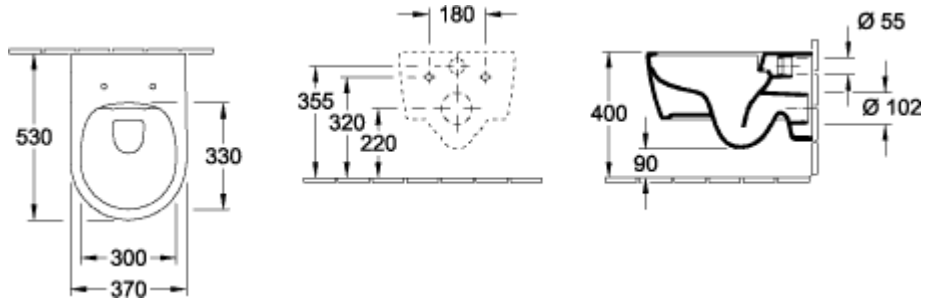

AVENTO COMBI-PACK OVAL

PRODUCT INFORMATION

Article title	Villeroy & Boch Avento Combi-Pack, wall-mounted, with DirectFlush, White Alpin
Article number	5656RS01
Assembly / Assembly type	wall-mounted
Assembly instructions	not suitable for installation with flush valves
Scope of delivery	1 x washdown toilet, rimless 1 x toilet seat and cover
Depth in mm	530
Width in mm	370
Height in mm	315
Collection	Avento
Product designation	Combi-Pack
Suitable for	Concealed cistern
Innovative flushing technology (with TwistFlush)	No
Flush volume l	3 / 6 l
Wall-mounted - floor-standing	wall-mounted
Function	<ul style="list-style-type: none"> • with automatic lowering mechanism (SoftClosing) • with removable seat (QuickRelease)
Material	Sanitary ceramics
Other material	Toilet seat and cover: Duroplast
other surfaces	Toilet seat and cover: glossy
Shape	Oval
Colour designation	White Alpin
other colour designations	Toilet seat and cover: White Alpin
Antibacterial surface (with AntiBac)	No
Easy surface cleaning (CeramicPlus)	No
Rimless (mit DirectFlush)	Yes
Flush type	Washdown toilet
Integrated freshness solution (with ViFresh)	No
Outlet / outlet	horizontal outlet

TECHNICAL DRAWINGS

5656RS01

5656RS01