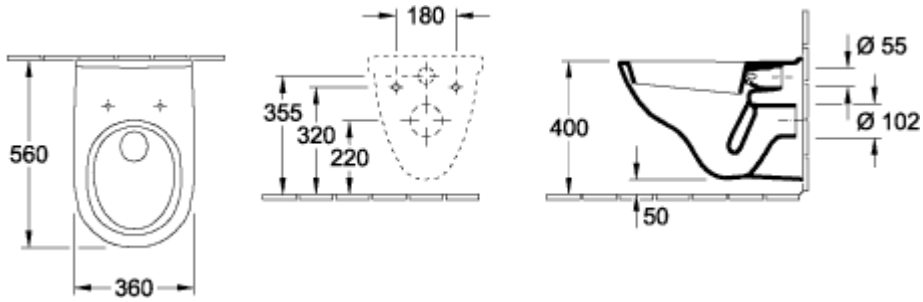

TECHNICAL DRAWINGS

56601001