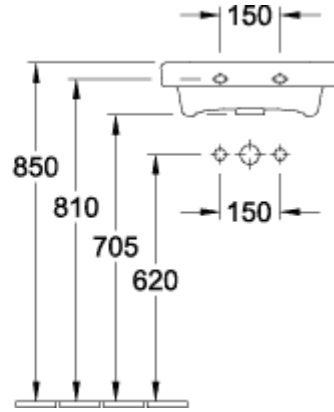

ARCHITECTURA HANDWASHBASIN RECTANGLE

PRODUCT INFORMATION

Article title	Villeroy & Boch Architectura Handwashbasin, 450 x 380 x 145 mm, White Alpin, with overflow, unpolished
Article number	43734501
Assembly / Assembly type	wall-mounted
Scope of delivery	1 x handwashbasin
Depth in mm	380
Width in mm	450
Height in mm	145
Interior depth	100
Collection	Architectura
Product designation	Handwashbasin
Suitable for	1-hole mixer
Material	Sanitary ceramics
surface	glossy
With overflow	Yes
Shape	Rectangle
Colour designation	White Alpin
Antibacterial surface (with AntiBac)	No
Easy surface cleaning (CeramicPlus)	No
Number of tap holes punched through	1
Underside of washbasin	unpolished
Number of bowls	1

TECHNICAL DRAWINGS

43734501

43734501