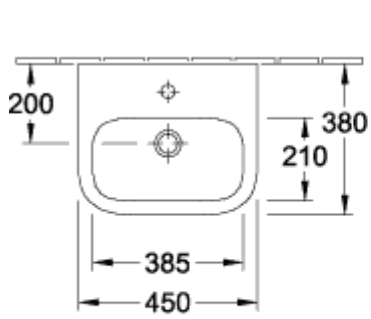

ARCHITECTURA HANDWASHBASIN RECTANGLE

PRODUCT INFORMATION

Article title	Villeroy & Boch Architectura Handwashbasin, 450 x 380 x 145 mm, White Alpin, with overflow, unpolished
Article number	43734501
Assembly / Assembly type	wall-mounted
Scope of delivery	1 x handwashbasin
Depth in mm	380
Width in mm	450
Height in mm	145
Interior depth	100
Collection	Architectura
Product designation	Handwashbasin
Suitable for	1-hole mixer
Material	Sanitary ceramics
surface	glossy
With overflow	Yes
Shape	Rectangle
Colour designation	White Alpin
Antibacterial surface (with AntiBac)	No
Easy surface cleaning (CeramicPlus)	No
Number of tap holes punched through	1
Underside of washbasin	unpolished
Number of bowls	1

TECHNICAL DRAWINGS

43734501

43734501