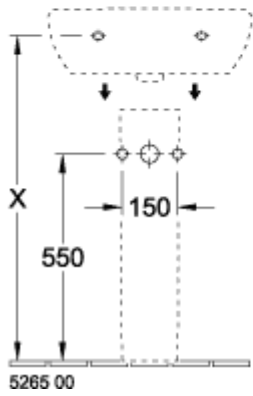

O.NOVO WASHBASINS OVAL

PRODUCT INFORMATION

Article title	Villeroy & Boch O.novo Washbasins, 550 x 450 x 200 mm, White Alpin, with overflow, unpolished
Article number	51605501
Assembly / Assembly type	wall-mounted
Scope of delivery	1 x washbasin
Depth in mm	450
Width in mm	550
Height in mm	200
Interior depth	135
Collection	O.novo
Product designation	Washbasins
Suitable for	3-hole mixer
Material surface	Sanitary ceramics glossy
With overflow	Yes
Shape	Oval
Colour designation	White Alpin
Antibacterial surface (with AntiBac)	No
Easy surface cleaning (CeramicPlus)	No
Number of tap holes punched through	1
Number of tap holes pre-drilled	2
Underside of washbasin	unpolished
Number of bowls	1

TECHNICAL DRAWINGS

51605501

51605501

51605501

51605501