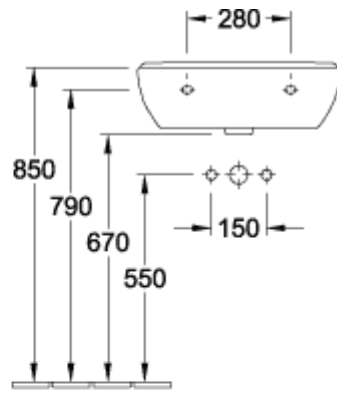

O.NOVO WASHBASINS OVAL

PRODUCT INFORMATION

Article title	Villeroy & Boch O.novo Washbasins, 550 x 450 x 200 mm, White Alpin, with overflow, unpolished
Article number	51605501
Assembly / Assembly type	wall-mounted
Scope of delivery	1 x washbasin
Depth in mm	450
Width in mm	550
Height in mm	200
Interior depth	135
Collection	O.novo
Product designation	Washbasins
Suitable for	3-hole mixer
Material surface	Sanitary ceramics glossy
With overflow	Yes
Shape	Oval
Colour designation	White Alpin
Antibacterial surface (with AntiBac)	No
Easy surface cleaning (CeramicPlus)	No
Number of tap holes punched through	1
Number of tap holes pre-drilled	2
Underside of washbasin	unpolished
Number of bowls	1

TECHNICAL DRAWINGS

51605501

51605501

51605501

51605501