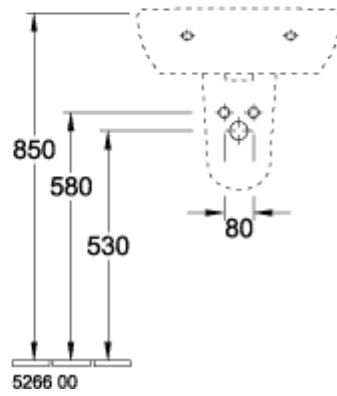

O.NOVO WASHBASINS OVAL

PRODUCT INFORMATION

Article title	Villeroy & Boch O.novo Washbasins, 550 x 450 x 200 mm, White Alpin, with overflow, unpolished
Article number	51605501
Assembly / Assembly type	wall-mounted
Scope of delivery	1 x washbasin
Depth in mm	450
Width in mm	550
Height in mm	200
Interior depth	135
Collection	O.novo
Product designation	Washbasins
Suitable for	3-hole mixer
Material surface	Sanitary ceramics glossy
With overflow	Yes
Shape	Oval
Colour designation	White Alpin
Antibacterial surface (with AntiBac)	No
Easy surface cleaning (CeramicPlus)	No
Number of tap holes punched through	1
Number of tap holes pre-drilled	2
Underside of washbasin	unpolished
Number of bowls	1

TECHNICAL DRAWINGS

51605501

51605501

51605501

51605501