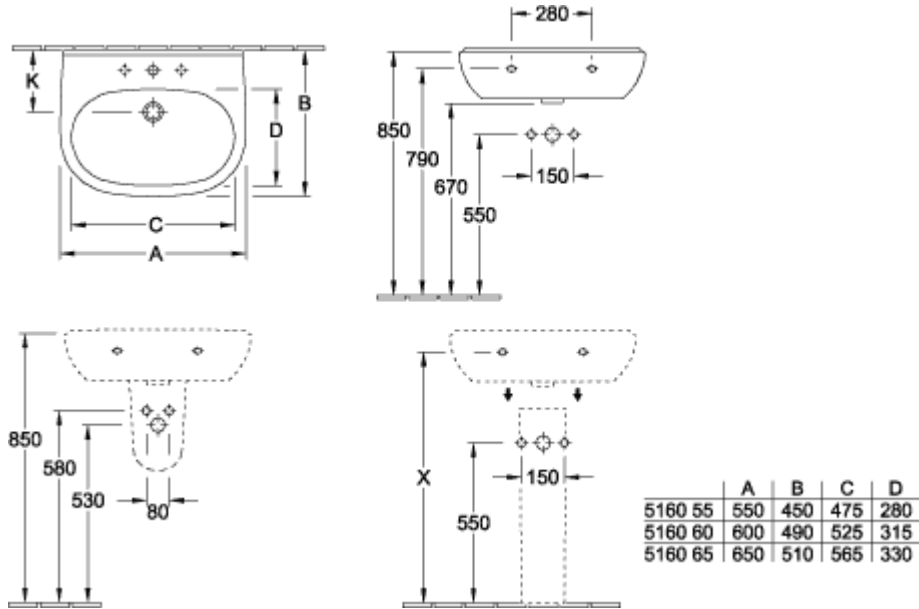

O.NOVO WASHBASINS OVAL

PRODUCT INFORMATION

Article title	Villeroy & Boch O.novo Washbasins, 550 x 450 x 200 mm, White Alpin, with overflow, unpolished
Article number	51605501
Assembly / Assembly type	wall-mounted
Scope of delivery	1 x washbasin
Depth in mm	450
Width in mm	550
Height in mm	200
Interior depth	135
Collection	O.novo
Product designation	Washbasins
Suitable for	3-hole mixer
Material surface	Sanitary ceramics glossy
With overflow	Yes
Shape	Oval
Colour designation	White Alpin
Antibacterial surface (with AntiBac)	No
Easy surface cleaning (CeramicPlus)	No
Number of tap holes punched through	1
Number of tap holes pre-drilled	2
Underside of washbasin	unpolished
Number of bowls	1

TECHNICAL DRAWINGS

51605501

51605501

51605501

51605501