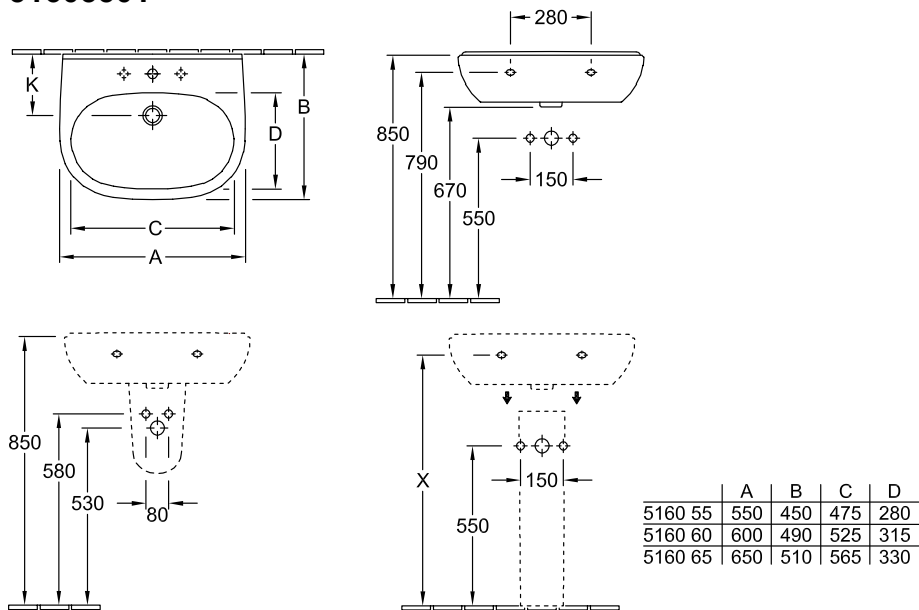

O.NOVO WASHBASINS OVAL

PRODUCT INFORMATION

Article title	Villeroy & Boch O.novo Washbasins, 550 x 450 x 200 mm, White Alpin, with overflow, unpolished
Article number	51605501
Assembly / Assembly type	wall-mounted
Scope of delivery	1 x washbasin
Depth in mm	450
Width in mm	550
Height in mm	200
Interior depth	135
Collection	O.novo
Product designation	Washbasins
Suitable for	3-hole mixer
Material surface	Sanitary ceramics glossy
With overflow	Yes
Shape	Oval
Colour designation	White Alpin
Antibacterial surface (with AntiBac)	No
Easy surface cleaning (CeramicPlus)	No
Number of tap holes punched through	1
Number of tap holes pre-drilled	2
Underside of washbasin	unpolished
Number of bowls	1

TECHNICAL DRAWINGS

51605501

51605501

51605501

51605501