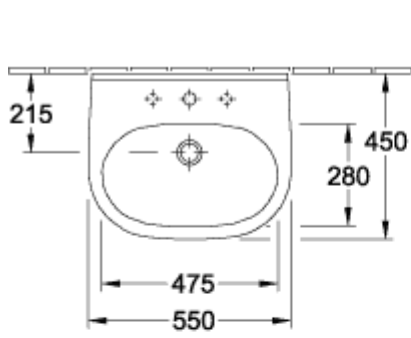

O.NOVO WASHBASINS OVAL

PRODUCT INFORMATION

Article title	Villeroy & Boch O.novo Washbasins, 550 x 450 x 200 mm, White Alpin, with overflow, unpolished
Article number	51605501
Assembly / Assembly type	wall-mounted
Scope of delivery	1 x washbasin
Depth in mm	450
Width in mm	550
Height in mm	200
Interior depth	135
Collection	O.novo
Product designation	Washbasins
Suitable for	3-hole mixer
Material surface	Sanitary ceramics glossy
With overflow	Yes
Shape	Oval
Colour designation	White Alpin
Antibacterial surface (with AntiBac)	No
Easy surface cleaning (CeramicPlus)	No
Number of tap holes punched through	1
Number of tap holes pre-drilled	2
Underside of washbasin	unpolished
Number of bowls	1

TECHNICAL DRAWINGS

51605501

51605501

51605501

51605501