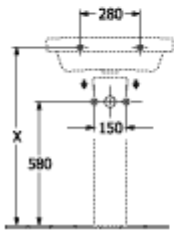

ARCHITECTURA WASHBASINS RECTANGLE

PRODUCT INFORMATION

Article title	Villeroy & Boch Architectura Washbasins, 600 x 470 x 180 mm, White Alpin, with overflow, unpolished
Article number	41886001
Assembly / Assembly type	wall-mounted
Scope of delivery	1 x washbasin
Depth in mm	470
Width in mm	600
Height in mm	180
Interior depth	125
Collection	Architectura
Product designation	Washbasins
Suitable for	3-hole mixer
Material	Sanitary ceramics
surface	glossy
With overflow	Yes
Shape	Rectangle
Colour designation	White Alpin
Antibacterial surface (with AntiBac)	No
Easy surface cleaning (CeramicPlus)	No
Number of tap holes punched through	1
Number of tap holes pre-drilled	2
Underside of washbasin	unpolished
Number of bowls	1

TECHNICAL DRAWINGS

41886001

41886001