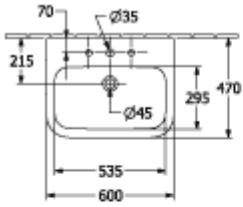

ARCHITECTURA WASHBASINS RECTANGLE

PRODUCT INFORMATION

Article title	Villeroy & Boch Architectura Washbasins, 600 x 470 x 180 mm, White Alpin, with overflow, unpolished
Article number	41886001
Assembly / Assembly type	wall-mounted
Scope of delivery	1 x washbasin
Depth in mm	470
Width in mm	600
Height in mm	180
Interior depth	125
Collection	Architectura
Product designation	Washbasins
Suitable for	3-hole mixer
Material	Sanitary ceramics
surface	glossy
With overflow	Yes
Shape	Rectangle
Colour designation	White Alpin
Antibacterial surface (with AntiBac)	No
Easy surface cleaning (CeramicPlus)	No
Number of tap holes punched through	1
Number of tap holes pre-drilled	2
Underside of washbasin	unpolished
Number of bowls	1

TECHNICAL DRAWINGS

41886001

41886001