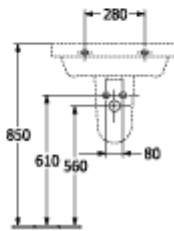

ARCHITECTURA WASHBASINS RECTANGLE

PRODUCT INFORMATION

Article title	Villeroy & Boch Architectura Washbasins, 600 x 470 x 180 mm, White Alpin, with overflow, unpolished
Article number	41886001
Assembly / Assembly type	wall-mounted
Scope of delivery	1 x washbasin
Depth in mm	470
Width in mm	600
Height in mm	180
Interior depth	125
Collection	Architectura
Product designation	Washbasins
Suitable for	3-hole mixer
Material	Sanitary ceramics
surface	glossy
With overflow	Yes
Shape	Rectangle
Colour designation	White Alpin
Antibacterial surface (with AntiBac)	No
Easy surface cleaning (CeramicPlus)	No
Number of tap holes punched through	1
Number of tap holes pre-drilled	2
Underside of washbasin	unpolished
Number of bowls	1

TECHNICAL DRAWINGS

41886001

41886001