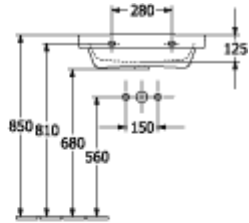

ARCHITECTURA WASHBASINS RECTANGLE

PRODUCT INFORMATION

Article title	Villeroy & Boch Architectura Washbasins, 600 x 470 x 180 mm, White Alpin, with overflow, unpolished
Article number	41886001
Assembly / Assembly type	wall-mounted
Scope of delivery	1 x washbasin
Depth in mm	470
Width in mm	600
Height in mm	180
Interior depth	125
Collection	Architectura
Product designation	Washbasins
Suitable for	3-hole mixer
Material	Sanitary ceramics
surface	glossy
With overflow	Yes
Shape	Rectangle
Colour designation	White Alpin
Antibacterial surface (with AntiBac)	No
Easy surface cleaning (CeramicPlus)	No
Number of tap holes punched through	1
Number of tap holes pre-drilled	2
Underside of washbasin	unpolished
Number of bowls	1

TECHNICAL DRAWINGS

41886001

41886001